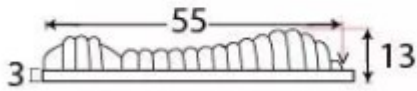

### Dimensions

- Overall Size: 58mm x 25mm
- Overall Thickness: 10mm