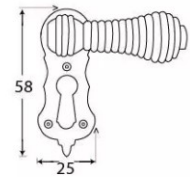

Beehive Standard Profile Covered Escutcheon - Face Fixed - Rosewood & Polished Brass Unlacquered

Product Images

Description

- shaped covered escutcheon
- Internal or external use

Finish

- Rosewood & Polished Brass Unlacquered

Dimensions