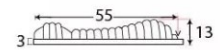

Beehive Standard Profile Covered Escutcheon - Face Fixed - Rosewood & Polished Brass Unlacquered

Product Images

Description

- shaped covered escutcheon
- Internal or external use

Finish

- Rosewood & Polished Brass Unlacquered

Dimensions