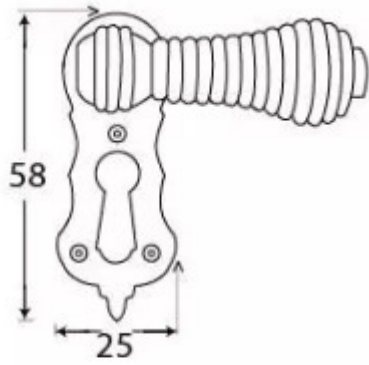

### Product Images

### Description

- shaped covered escutcheon
- Internal or external use

### Dimensions

- Overall Size: 58mm x 25mm
- Overall Thickness: 10mm

#### Products in this set

48884.1 - Beehive Standard Profile Covered Escutcheon - Face Fixed - 58mm x 25mm - Rosewood & Polished Brass Unlacquered - Each