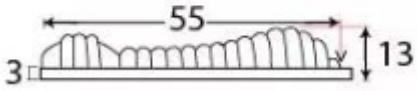

### Dimensions

- Overall Size: 58mm x 25mm
- Overall Thickness: 10mm