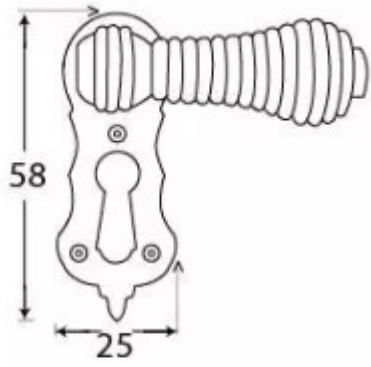

### Product Images

### Description

- shaped covered escutcheon
- Internal or external use

### Dimensions

- Overall Size: 58mm x 25mm
- Overall Thickness: 10mm

#### Products in this set

---

48885.1 - Beehive Standard Profile Covered Escutcheon - Face Fixed - 58mm x 25mm - Rosewood & Polished Nickel - Each