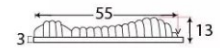

Beehive Standard Profile Covered Escutcheon - Face Fixed - Rosewood & Polished Nickel

Product Images

Description

- shaped covered escutcheon
- Internal or external use

Finish

- Rosewood & Polished Nickel

Dimensions