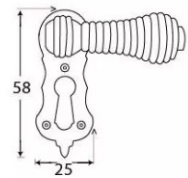

Beehive Standard Profile Covered Escutcheon - Face Fixed - Rosewood & Polished Nickel

Product Images

Description

- shaped covered escutcheon
- Internal or external use

Finish

- Rosewood & Polished Nickel

Dimensions