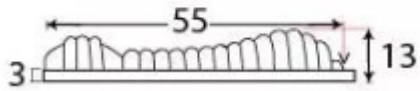

### Dimensions

- Overall Size: 58mm x 25mm
- Overall Thickness: 10mm