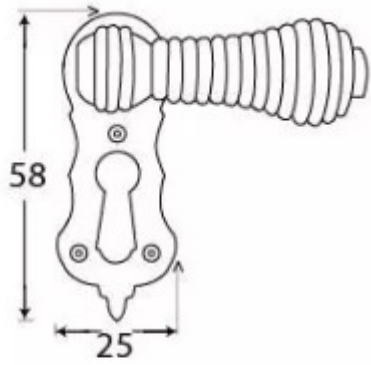

### Product Images

### Description

- shaped covered escutcheon
- Internal or external use

### Dimensions

- Overall Size: 58mm x 25mm
- Overall Thickness: 10mm

#### Products in this set

48888.1 - Beehive Standard Profile Covered Escutcheon - Face Fixed - 58mm x 25mm - Polished Nickel - Each