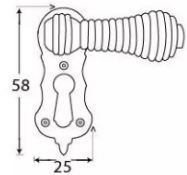

Beehive Standard Profile Covered Escutcheon - Face Fixed - Satin Chrome

Product Images

Description

- shaped covered escutcheon
- Internal or external use

Finish

- Satin Chrome

Dimensions

- Overall Size: 58mm x 25mm
- Overall Thickness: 10mm

Important Info Before You Buy

- Standard Profile Covered key hole shape and size to suit most internal and external mortice locks
- Sold individually
- Supplied with all fixings

Products in this set

48890.1 - Beehive Standard Profile Covered Escutcheon - Face Fixed - 58mm x 25mm - Satin Chrome - Each