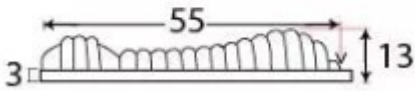

Beehive Standard Profile Covered Escutcheon - Face Fixed - Satin Chrome

Product Images

Description

- shaped covered escutcheon
- Internal or external use

Finish

- Satin Chrome

Dimensions

- Overall Size: 58mm x 25mm
- Overall Thickness: 10mm

Important Info Before You Buy

- Standard Profile Covered key hole shape and size to suit most internal and external mortice locks
- Sold individually
- Supplied with all fixings

Products in this set

48890.1 - Beehive Standard Profile Covered Escutcheon - Face Fixed - 58mm x 25mm - Satin Chrome - Each