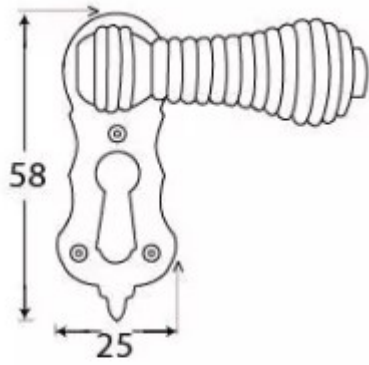

Beehive Standard Profile Covered Escutcheon - Face Fixed - Satin Chrome

Product Images

Description

- shaped covered escutcheon
- Internal or external use

Finish

- Satin Chrome

Dimensions

- Overall Size: 58mm x 25mm
- Overall Thickness: 10mm

Important Info Before You Buy

- Standard Profile Covered key hole shape and size to suit most internal and external mortice locks
- Sold individually
- Supplied with all fixings

Products in this set

48890.1 - Beehive Standard Profile Covered Escutcheon - Face Fixed - 58mm x 25mm - Satin Chrome - Each