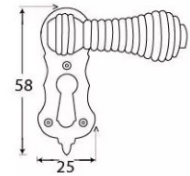

Beehive Standard Profile Covered Escutcheon - Face Fixed - Aged Solid Bronze

Product Images

Description

- shaped covered escutcheon
- Internal or external use

Finish

- Aged Bronze

Dimensions

- Overall Size: 58mm x 25mm
- Overall Thickness: 10mm

Important Info Before You Buy

- Standard Profile Covered key hole shape and size to suit most internal and external mortice locks
- Sold individually
- Supplied with all fixings

Products in this set

48891.1 - Beehive Standard Profile Covered Escutcheon - Face Fixed - 58mm x 25mm - Aged Solid Bronze - Each