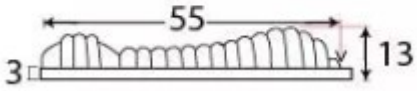

Beehive Standard Profile Covered Escutcheon - Face Fixed - Aged Solid Bronze

Product Images

Description

- shaped covered escutcheon
- Internal or external use

Finish

- Aged Bronze

Dimensions

- Overall Size: 58mm x 25mm
- Overall Thickness: 10mm

Important Info Before You Buy

- Standard Profile Covered key hole shape and size to suit most internal and external mortice locks
- Sold individually
- Supplied with all fixings

Products in this set

48891.1 - Beehive Standard Profile Covered Escutcheon - Face Fixed - 58mm x 25mm - Aged Solid Bronze - Each