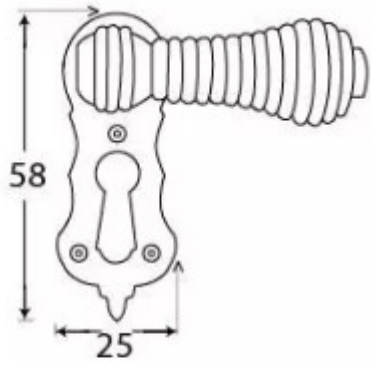

Beehive Standard Profile Covered Escutcheon - Face Fixed - Aged Solid Bronze

Product Images

Description

- shaped covered escutcheon
- Internal or external use

Finish

- Aged Bronze

Dimensions

- Overall Size: 58mm x 25mm
- Overall Thickness: 10mm

Important Info Before You Buy

- Standard Profile Covered key hole shape and size to suit most internal and external mortice locks
- Sold individually
- Supplied with all fixings

Products in this set

48891.1 - Beehive Standard Profile Covered Escutcheon - Face Fixed - 58mm x 25mm - Aged Solid Bronze - Each