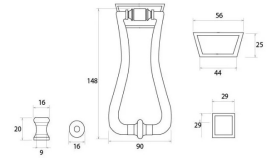

Blacksmith Slimline Art Deco Door Knocker - Black

Product Images

Description

- Slimline Art Deco Door Knocker front
- Ideal for use on art deco front doors

Finish

- Black

Dimensions

- Overall Length: 148mm
- Width: 90mm
- Fixing Plate: 56mm x 25mm
- Projection: 27mm
- Stud: 29mm x 29mm

Important Info Before You Buy

- This door knocker is a bolt through fixing and is secured from inside by a square nut
- Comes with bolt (to be cut to length) and square nuts

Products in this set

48904.1 - Blacksmith Slimline Art Deco Door Knocker - 148mm x 90mm - Black - Each