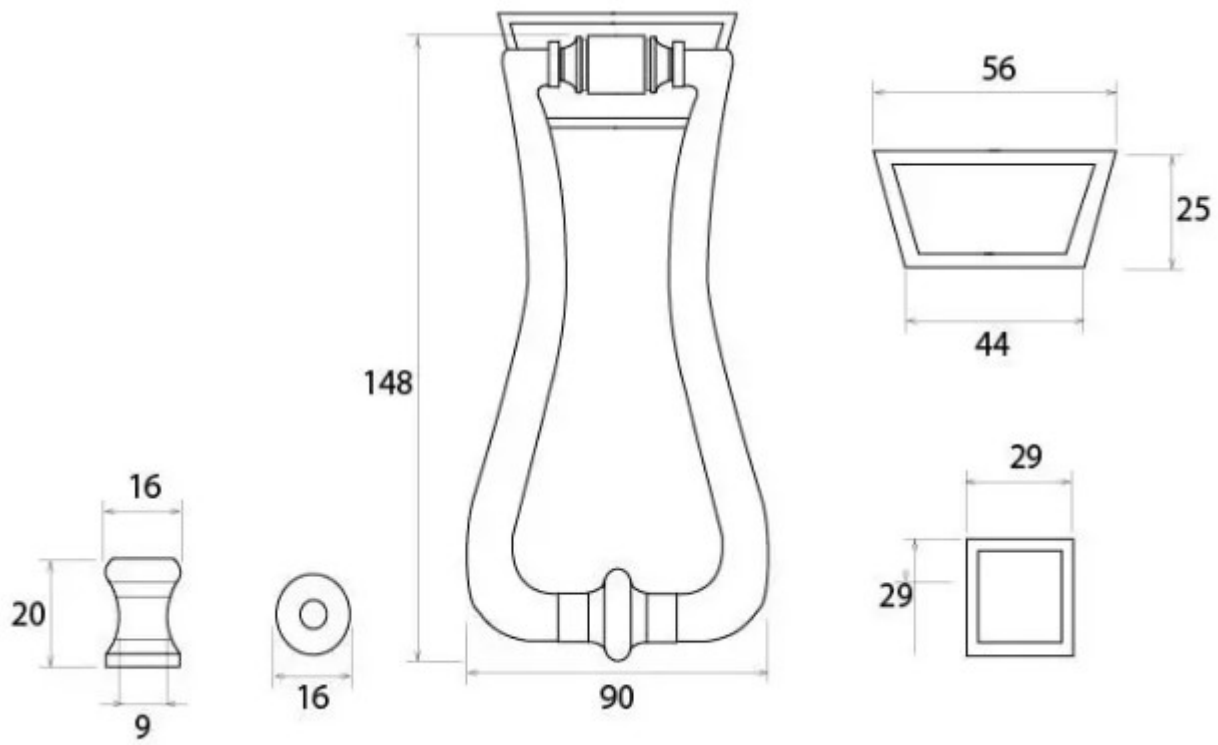

Blacksmith Slimline Art Deco Door Knocker - Black

Product Images

Description

- Slimline Art Deco Door Knocker front
- Ideal for use on art deco front doors

Finish

- Black

Dimensions

- Overall Length: 148mm
- Width: 90mm
- Fixing Plate: 56mm x 25mm
- Projection: 27mm
- Stud: 29mm x 29mm

Important Info Before You Buy

- This door knocker is a bolt through fixing and is secured from inside by a square nut
- Comes with bolt (to be cut to length) and square nuts

Products in this set

48904.1 - Blacksmith Slimline Art Deco Door Knocker - 148mm x 90mm - Black - Each