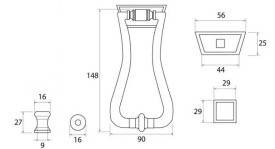

Period Slimline Art Deco Door Knocker - Polished Nickel

Product Images

Description

- Slimline Art Deco Door Knocker front
- Ideal for use on art deco front doors

Finish

- Polished Nickel

Dimensions

- Overall Length: 148mm
- Width: 90mm
- Fixing Plate: 56mm x 25mm
- Projection: 27mm
- Stud: 29mm x 29mm

Important Info Before You Buy

- This door knocker is a bolt through fixing and is secured from inside by a nut
- Comes with bolt (to be cut to length) and nuts

Products in this set

48907.1 - Period Slimline Art Deco Door Knocker - 148mm x 90mm - Polished Nickel - Each