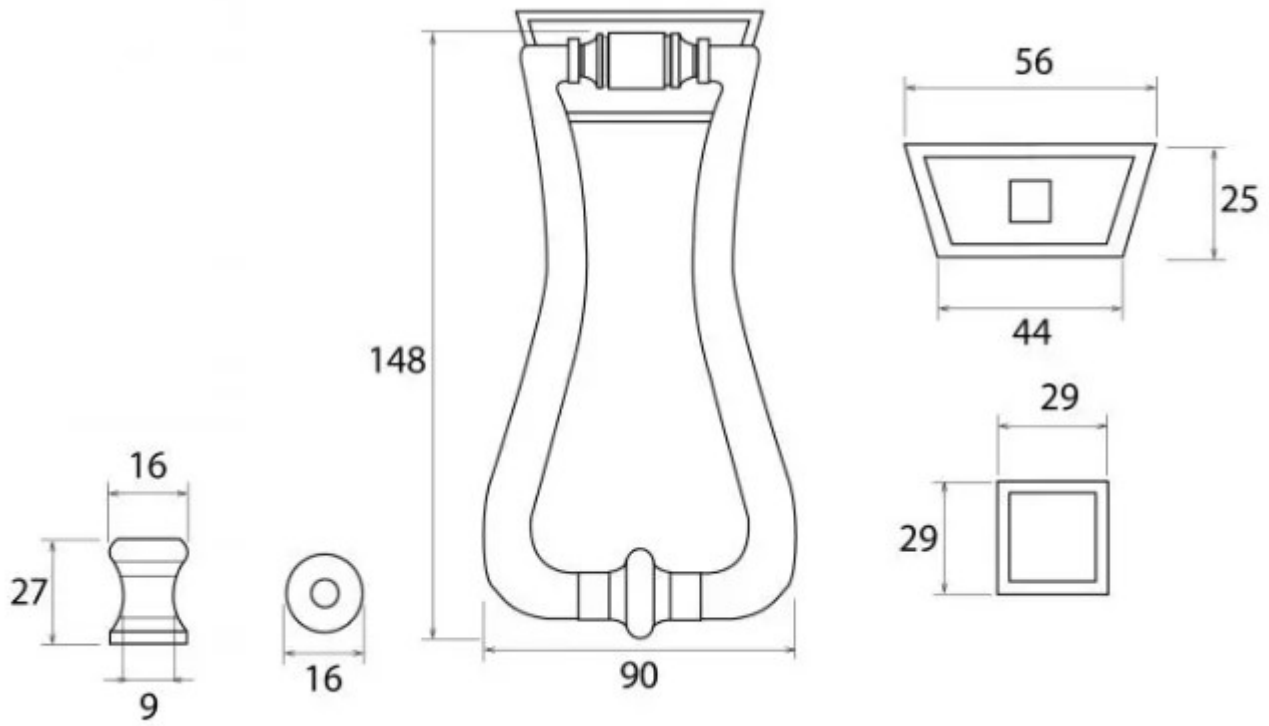

Period Slimline Art Deco Door Knocker - Polished Nickel

Product Images

Description

- Slimline Art Deco Door Knocker front
- Ideal for use on art deco front doors

Finish

- Polished Nickel

Dimensions

- Overall Length: 148mm
- Width: 90mm
- Fixing Plate: 56mm x 25mm
- Projection: 27mm
- Stud: 29mm x 29mm

Important Info Before You Buy

- This door knocker is a bolt through fixing and is secured from inside by a nut
- Comes with bolt (to be cut to length) and nuts

Products in this set

48907.1 - Period Slimline Art Deco Door Knocker - 148mm x 90mm - Polished Nickel - Each