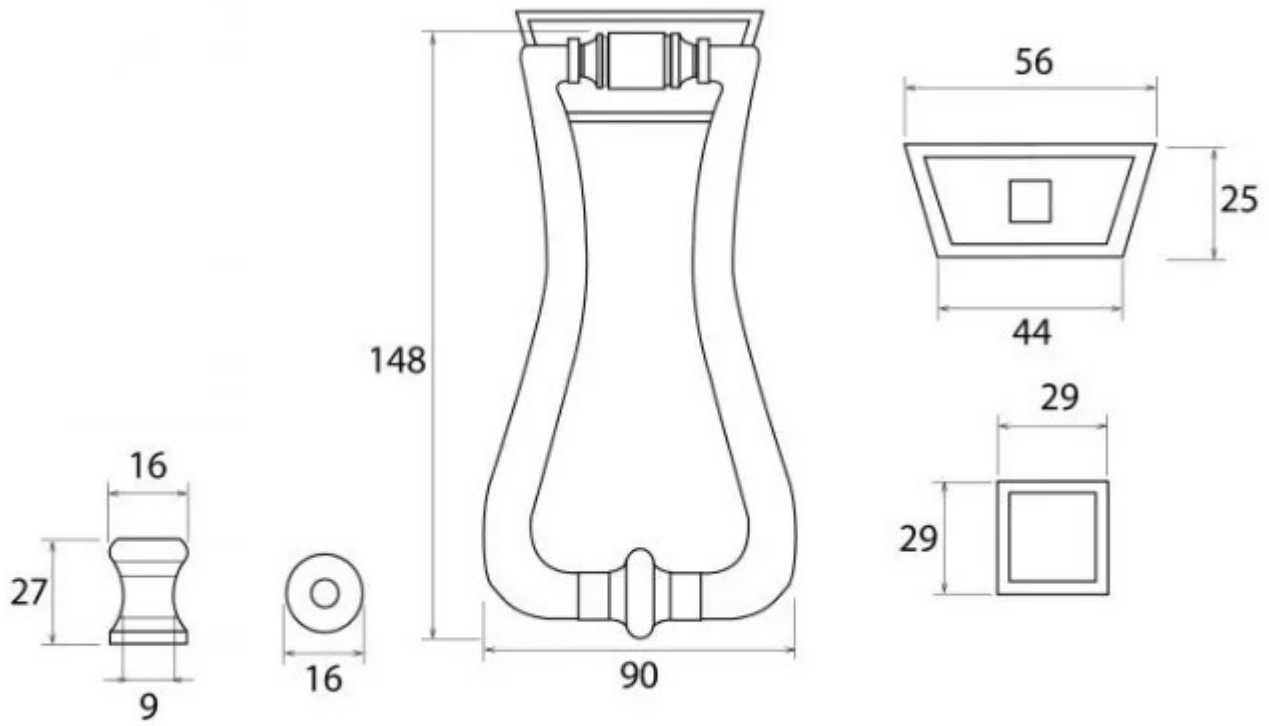

Period Slimline Art Deco Door Knocker - Polished Chrome

Product Images

Description

- Slimline Art Deco Door Knocker front
- Ideal for use on art deco front doors

Finish

- Polished Chrome

Dimensions

- Overall Length: 148mm
- Width: 90mm
- Fixing Plate: 56mm x 25mm
- Projection: 27mm
- Stud: 29mm x 29mm

Important Info Before You Buy

- This door knocker is a bolt through fixing and is secured from inside by a nut
- Comes with bolt (to be cut to length) and nuts

Products in this set

48908.1 - Period Slimline Art Deco Door Knocker - 148mm x 90mm - Polished Chrome - Each