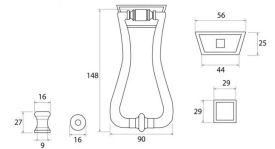

Period Slimline Art Deco Door Knocker - Polished Chrome

Product Images

Description

- Slimline Art Deco Door Knocker front
- Ideal for use on art deco front doors

Finish

- Polished Chrome

Dimensions

- Overall Length: 148mm
- Width: 90mm
- Fixing Plate: 56mm x 25mm
- Projection: 27mm
- Stud: 29mm x 29mm

Important Info Before You Buy

- This door knocker is a bolt through fixing and is secured from inside by a nut
- Comes with bolt (to be cut to length) and nuts

Products in this set

48908.1 - Period Slimline Art Deco Door Knocker - 148mm x 90mm - Polished Chrome - Each