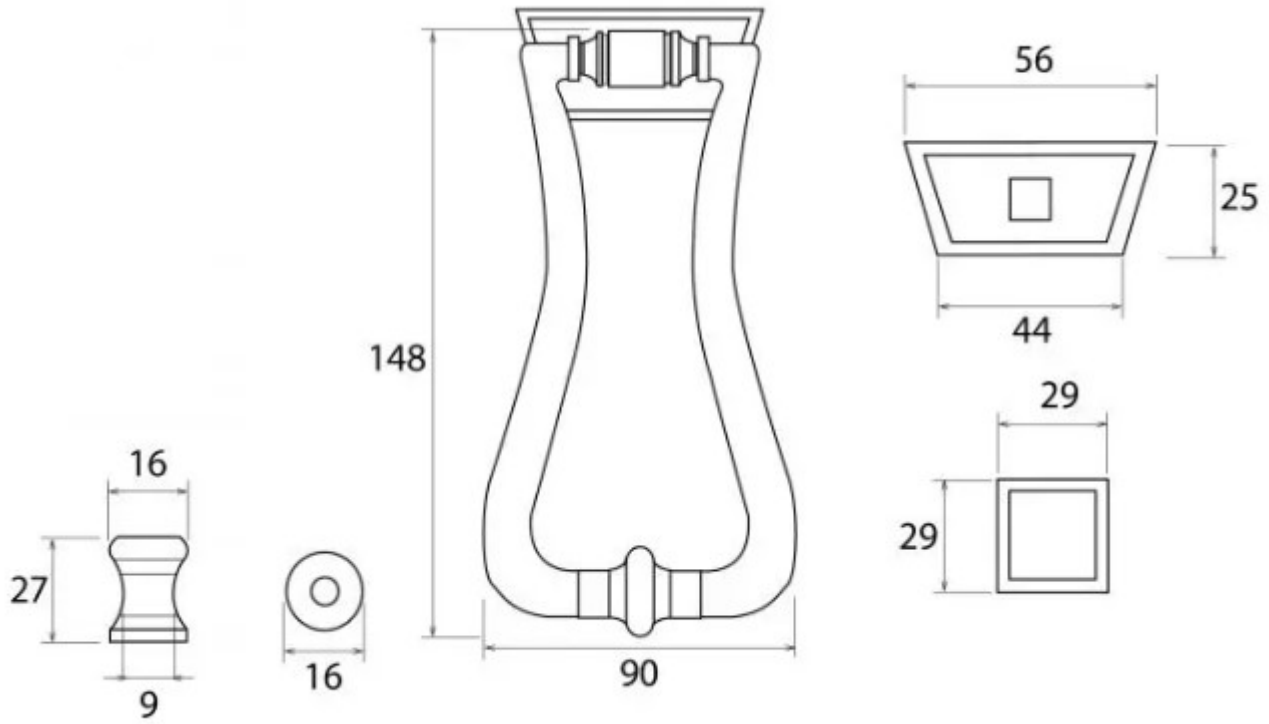

### Product Images

### Dimensions

- Overall Length: 148mm
- Width: 90mm
- Fixing Plate: 56mm x 25mm
- Projection: 27mm
- Stud: 29mm x 29mm

**Important Info Before You Buy**

- This door knocker is a bolt through fixing and is secured from inside by a nut
- Comes with bolt (to be cut to length) and nuts

**Products in this set**

48910.1 - Period Slimline Art Deco Door Knocker - 148mm x 90mm - Polished Solid Bronze - Each