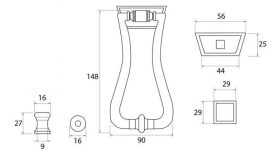

Period Slimline Art Deco Door Knocker - Polished Solid Bronze

Product Images

Description

- Slimline Art Deco Door Knocker front
- Ideal for use on art deco front doors

Finish

- Polished Bronze

Dimensions