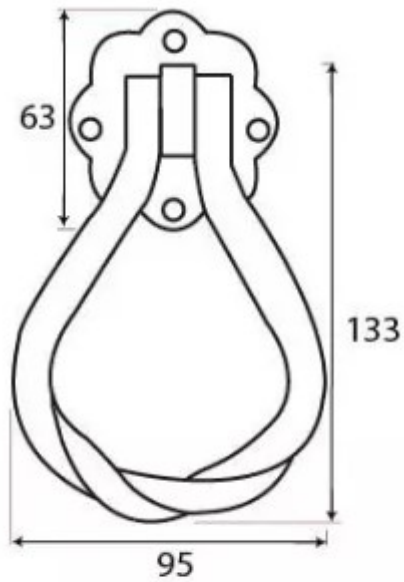

## Pear Shaped Door Knocker - Face Fixed - External Beeswax

### Product Images

### Dimensions

- Overall Length: 133mm
- Ring Width: 95mm
- Fixing Plate: 63mm diameter
- Projection: 22mm
- Stud: 26mm diameter

#### Products in this set

48911.1 - Pear Shaped Door Knocker - Face Fixed - 133mm x 95mm - External Beeswax - Each