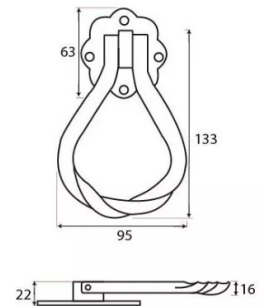

Pear Shaped Door Knocker - Face Fixed - External Beeswax

Product Images

Description

- Pear Shaped Door Knocker
- Ideal for use on traditional and contemporary front doors

Finish

- External Beeswax

Dimensions