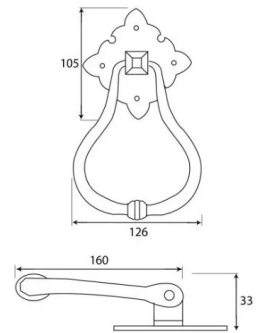

Windsor Door Knocker - Face Fixed - Black

Product Images

Description

- Windsor Door Knocker
- Ideal for use on traditional and contemporary front doors

Finish

- Black

Dimensions

- Overall Length: 160mm
- Ring Width: 126mm
- Fixing Plate: 105mm x 105mm
- Projection: 33mm
- Stud: 28mm diameter

Important Info Before You Buy

- Sold with matching wood screws.

Products in this set

48916.1 - Windsor Door Knocker - Face Fixed - 160mm x 126mm - Black - Each