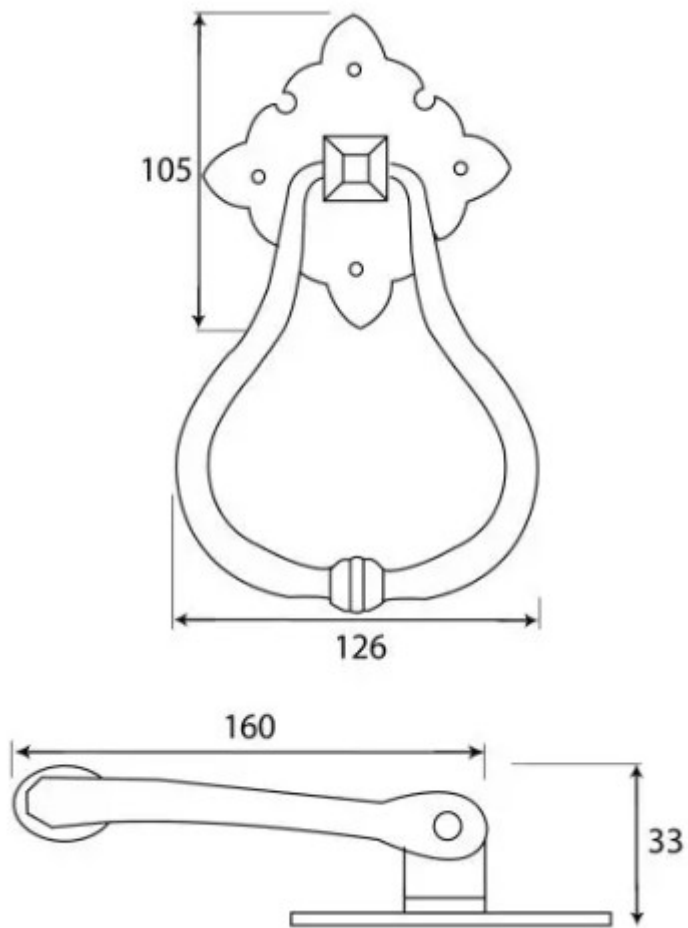

Windsor Door Knocker - Face Fixed - Black

Product Images

Description

- Windsor Door Knocker
- Ideal for use on traditional and contemporary front doors

Finish

- Black

Dimensions

- Overall Length: 160mm
- Ring Width: 126mm
- Fixing Plate: 105mm x 105mm
- Projection: 33mm
- Stud: 28mm diameter

Important Info Before You Buy

- Sold with matching wood screws.

Products in this set

48916.1 - Windsor Door Knocker - Face Fixed - 160mm x 126mm - Black - Each