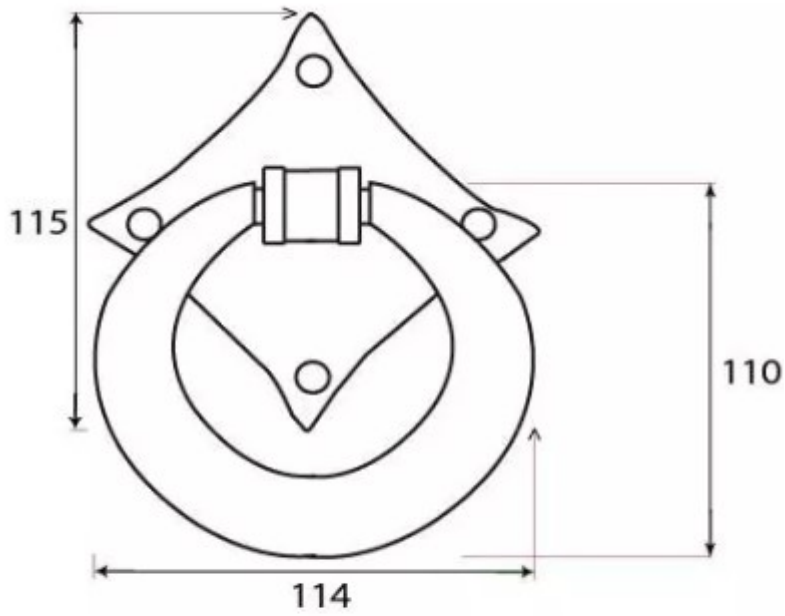

### Product Images

### Dimensions

- Ring Width: 114mm
- Ring Length: 110mm
- Fixing Plate: 115mm x 115mm
- Projection: 32mm
- Stud: 26mm diameter

#### Products in this set

48917.1 - Ring Door Knocker - Face Fixed - 114mm x 110mm - External Beeswax - Each