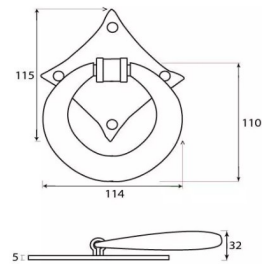

Ring Door Knocker - Face Fixed - External Beeswax

Product Images

Description

- Ring Door Knocker
- Ideal for use on traditional and contemporary front doors

Finish

- External Beeswax

Dimensions