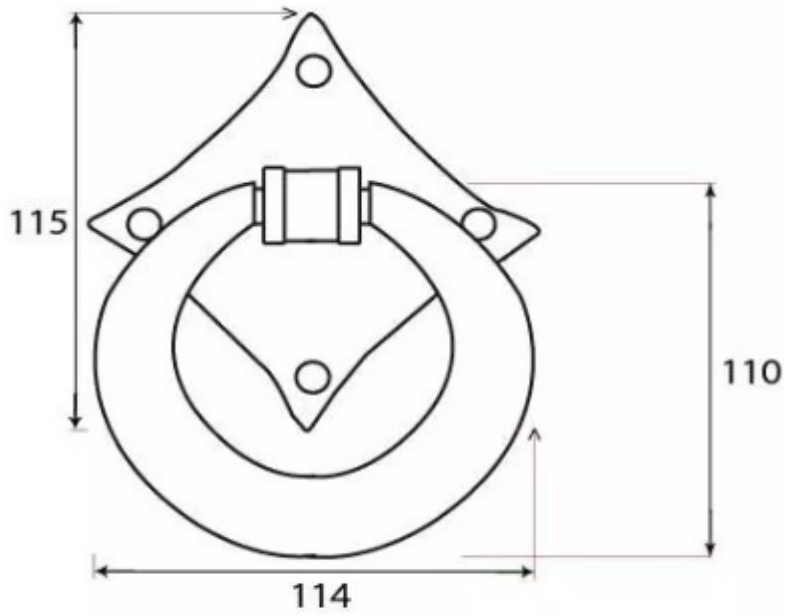

Ring Door Knocker - Face Fixed - Black

Product Images

Description

- Ring Door Knocker
- Ideal for use on traditional and contemporary front doors

Finish

- Black

Dimensions

- Ring Width: 114mm
- Ring Length: 110mm
- Fixing Plate: 115mm x 115mm
- Projection: 32mm
- Stud: 26mm diameter

Important Info Before You Buy

- Sold with matching wood screws.

Products in this set

48918.1 - Ring Door Knocker - Face Fixed - 114mm x 110mm - Black - Each