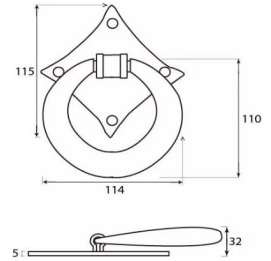

Ring Door Knocker - Face Fixed - Black

Product Images

Description

- Ring Door Knocker
- Ideal for use on traditional and contemporary front doors

Finish

- Black

Dimensions

- Ring Width: 114mm
- Ring Length: 110mm
- Fixing Plate: 115mm x 115mm
- Projection: 32mm
- Stud: 26mm diameter

Important Info Before You Buy

- Sold with matching wood screws.

Products in this set

48918.1 - Ring Door Knocker - Face Fixed - 114mm x 110mm - Black - Each