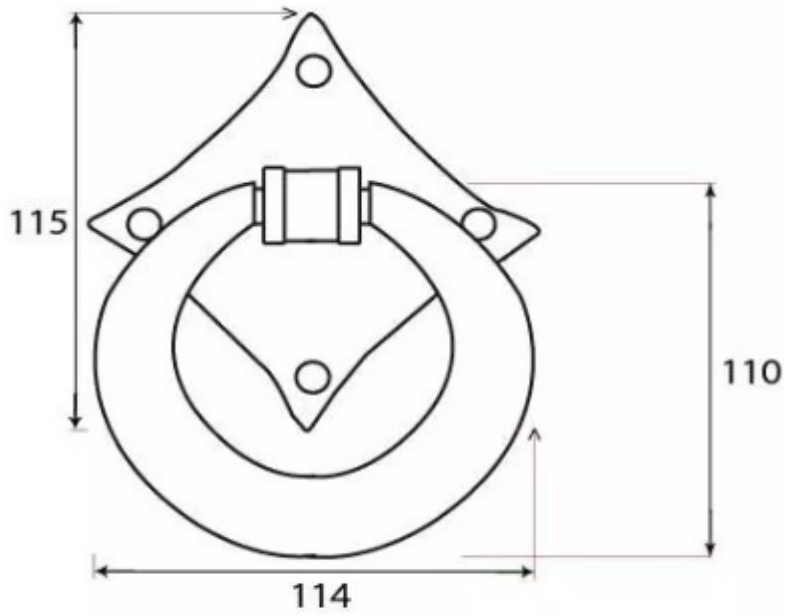

Ring Door Knocker - Face Fixed - Pewter

Product Images

Description

- Ring Door Knocker
- Ideal for use on traditional and contemporary front doors

Finish

- Pewter

Dimensions

- Ring Width: 114mm
- Ring Length: 110mm
- Fixing Plate: 115mm x 115mm
- Projection: 32mm
- Stud: 26mm diameter

Important Info Before You Buy

- Sold with matching wood screws.

Products in this set

48919.1 - Ring Door Knocker - Face Fixed - 114mm x 110mm - Pewter - Each