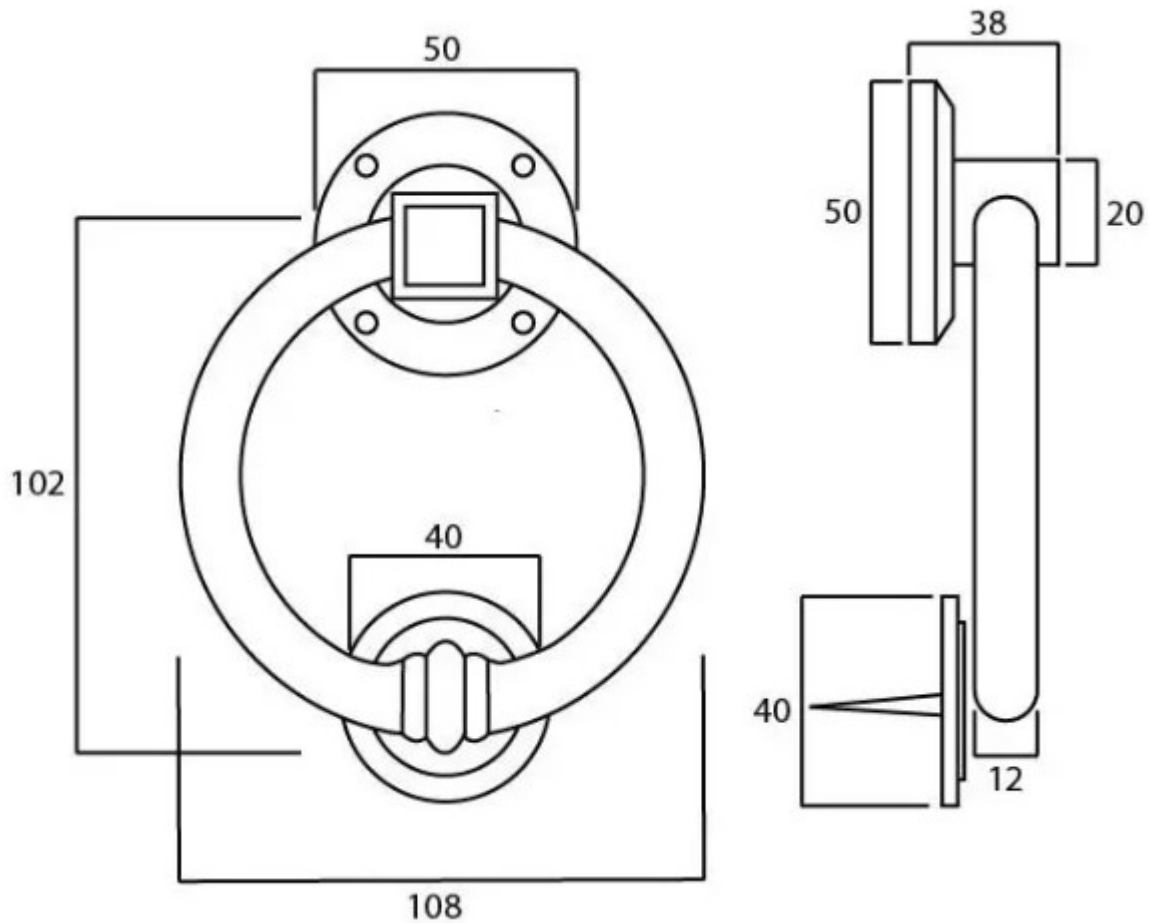

### Product Images

### Dimensions

- Ring Width: 108mm
- Ring Length: 108mm
- Fixing Plate: 50mm diameter
- Projection: 38mm
- Stud: 40mm diameter

#### Products in this set

48922.1 - Regency Door Knocker - Face Fixed - 108mm x 108mm - External Beeswax - Each