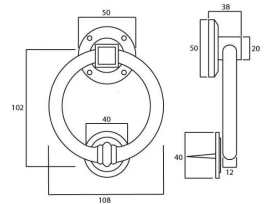

Regency Door Knocker - Face Fixed - External Beeswax

Product Images

Description

- Regency Door Knocker
- Ideal for use on traditional and contemporary front doors

Finish

- External Beeswax

Dimensions