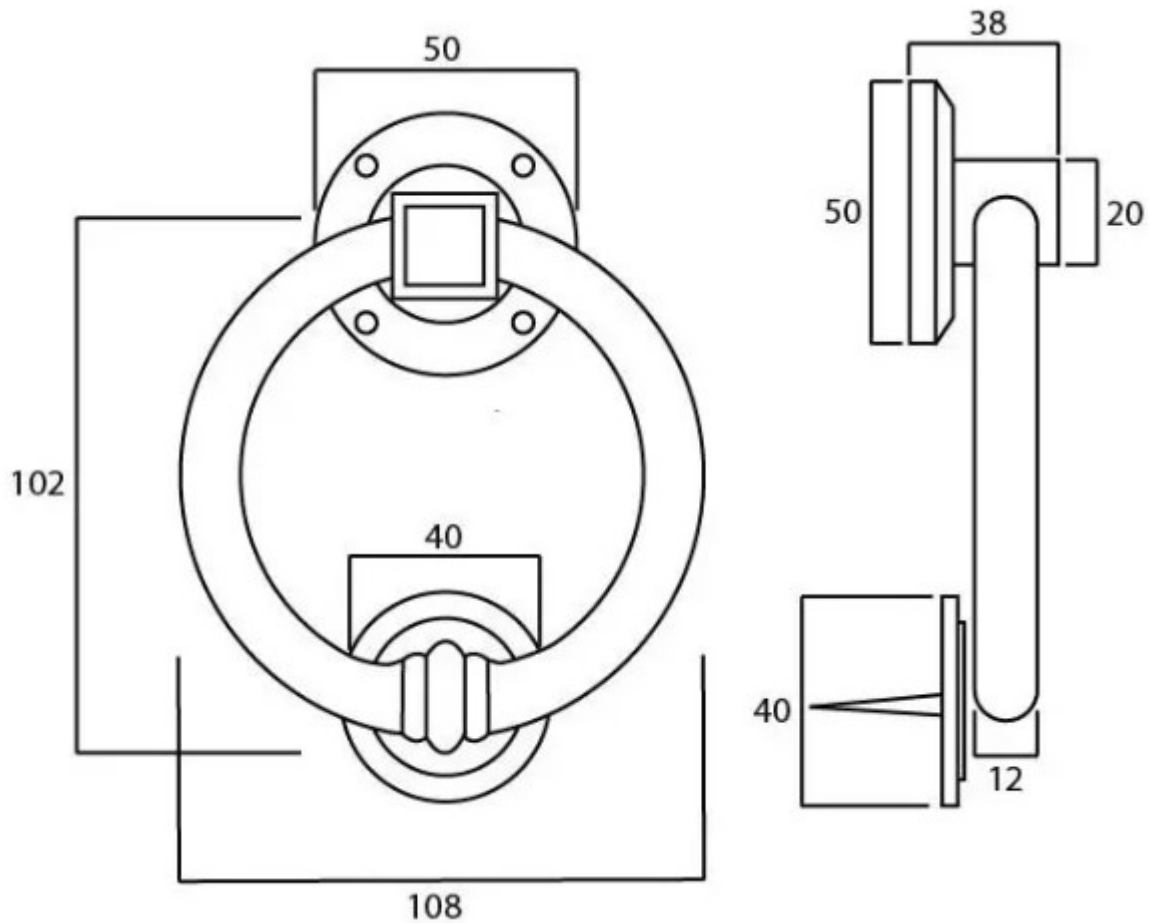

Regency Door Knocker - Face Fixed - Pewter

Product Images

Description

- Regency Door Knocker
- Ideal for use on traditional and contemporary front doors

Finish

- Pewter

Dimensions

- Ring Width: 108mm
- Ring Length: 108mm
- Fixing Plate: 50mm diameter
- Projection: 38mm
- Stud: 40mm diameter

Important Info Before You Buy

- Sold with matching wood screws.

Products in this set

48924.1 - Regency Door Knocker - Face Fixed - 108mm x 108mm - Pewter - Each