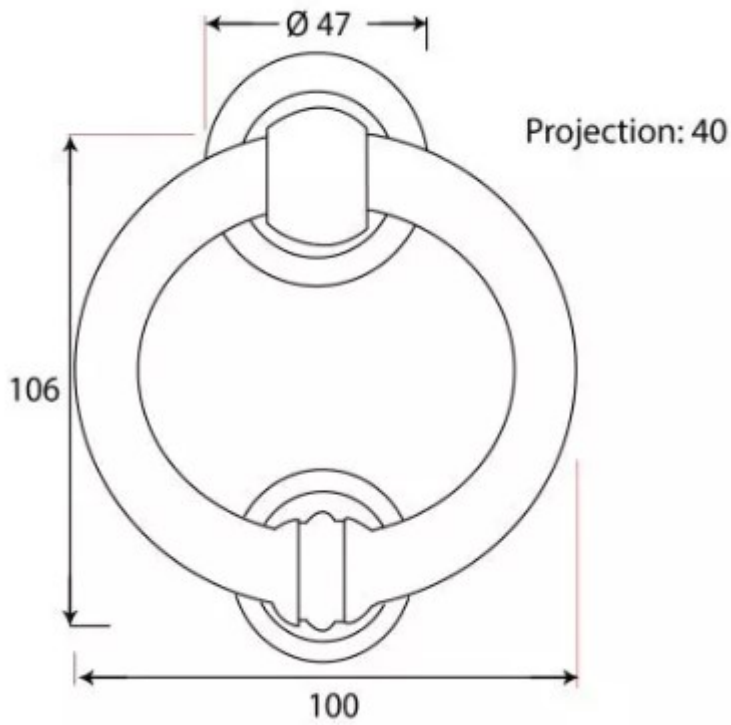

Ring Door Knocker - Black

Product Images

Description

- Ring Door Knocker
- Ideal for use on traditional and contemporary front doors

Finish

- Black

Dimensions

- Ring Width: 100mm
- Ring Length: 106mm
- Fixing Plate: 47mm diameter
- Projection: 40mm
- Stud: 49mm diameter

Important Info Before You Buy

- This door knocker is a bolt through fixing and is secured from inside by a nut
- Comes with bolt (to be cut to length) and nuts

Products in this set

48925.1 - Ring Door Knocker - 100mm x 106mm - Black - Each