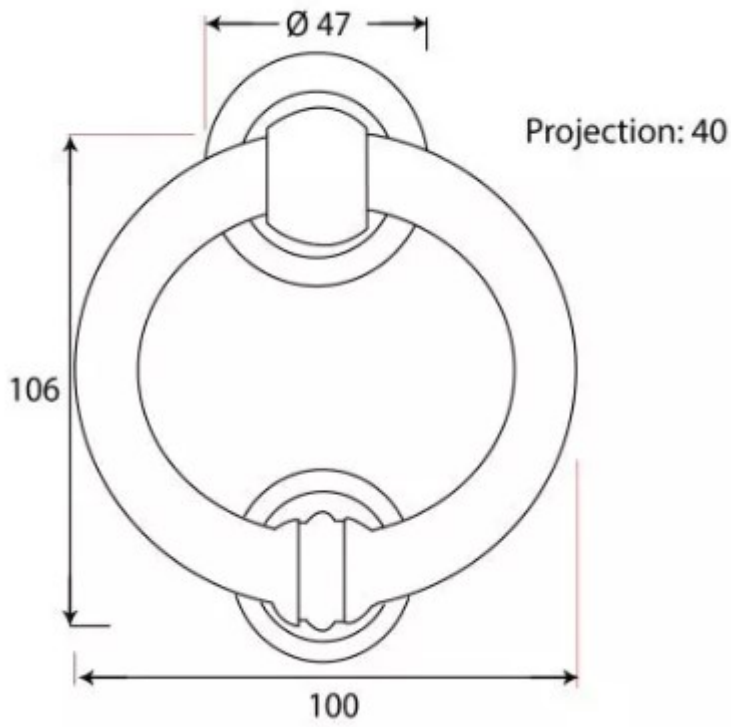

Ring Door Knocker - Black

Product Images

Description

- Ring Door Knocker
- Ideal for use on traditional and contemporary front doors

Finish

- Black

Dimensions

- Ring Width: 100mm
- Ring Length: 106mm
- Fixing Plate: 47mm diameter
- Projection: 40mm
- Stud: 49mm diameter

Important Info Before You Buy

- This door knocker is a bolt through fixing and is secured from inside by a nut
- Comes with bolt (to be cut to length) and nuts

Products in this set

48925.1 - Ring Door Knocker - 100mm x 106mm - Black - Each