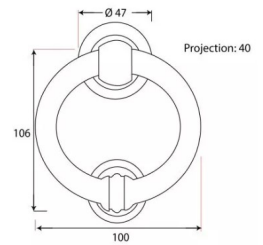

Ring Door Knocker - Black

Product Images

Description

- Ring Door Knocker
- Ideal for use on traditional and contemporary front doors

Finish

- Black

Dimensions

- Ring Width: 100mm
- Ring Length: 106mm
- Fixing Plate: 47mm diameter
- Projection: 40mm
- Stud: 49mm diameter

Important Info Before You Buy

- This door knocker is a bolt through fixing and is secured from inside by a nut
- Comes with bolt (to be cut to length) and nuts

Products in this set

48925.1 - Ring Door Knocker - 100mm x 106mm - Black - Each