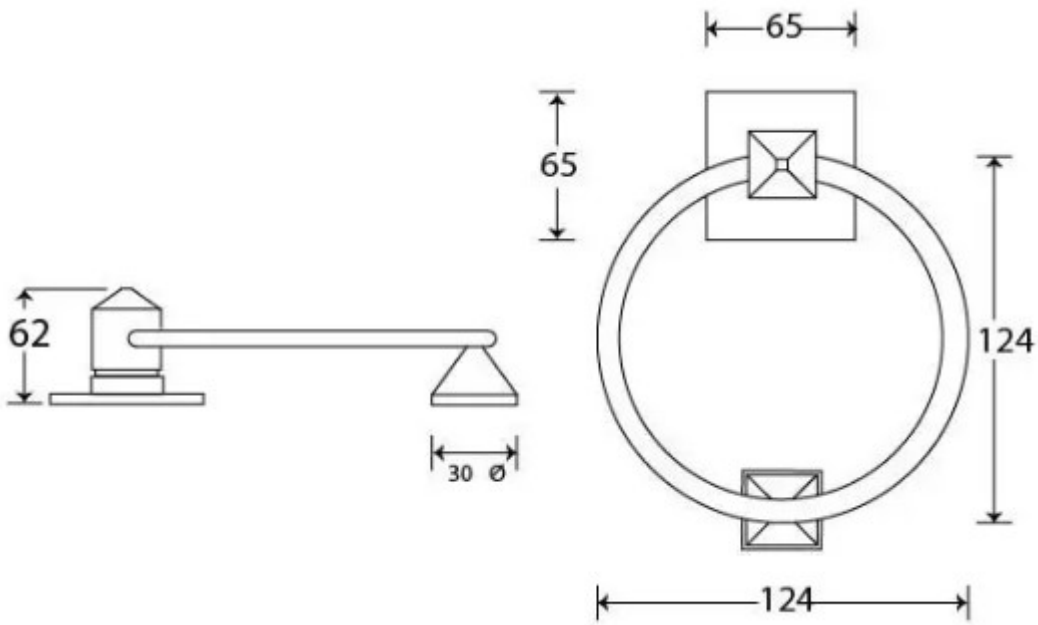

### Dimensions

- Ring Size: 124mm x 124mm
- Fixing Plate: 65mm x 65mm
- Projection: 62mm
- Stud: 30mm x 30mm

#### Products in this set

48928.1 - Ring Door Knocker - 124mm x 124mm - Polished Chrome - Each