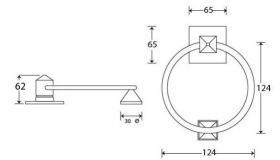

Ring Door Knocker - Polished Chrome

Product Images

Description

- Ring Door Knocker
- Ideal for use on traditional and contemporary front doors

Finish

- Polished Chrome

Dimensions