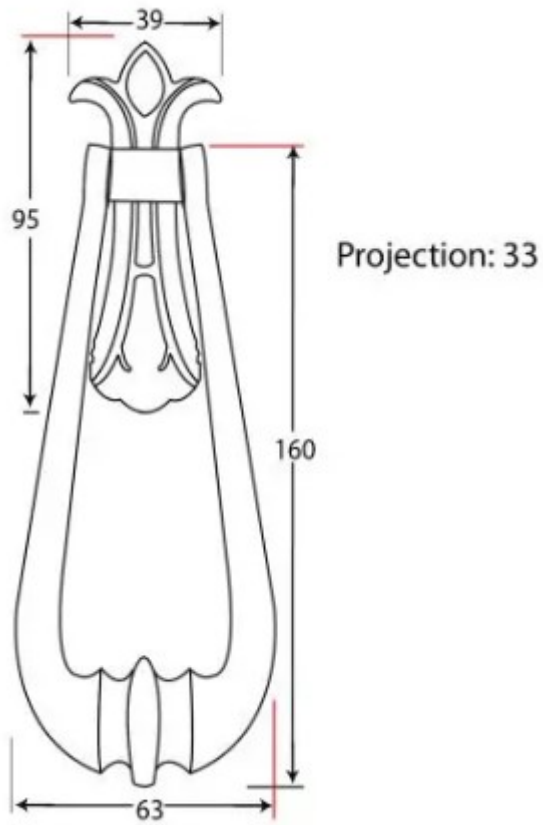

Loop Door Knocker - Black

Product Images

Description

- Loop Door Knocker
- Ideal for use on traditional and contemporary front doors

Finish

- Black

Dimensions

- Ring Width: 63mm
- Ring Length: 160mm
- Fixing Plate: 95mm x 39mm
- Projection: 33mm
- Stud: 40mm diameter

Important Info Before You Buy

- This door knocker is a bolt through fixing and is secured from inside by a nut
- Comes with bolt (to be cut to length) and nuts

Products in this set

48930.1 - Loop Door Knocker - 160mm x 63mm - Black - Each