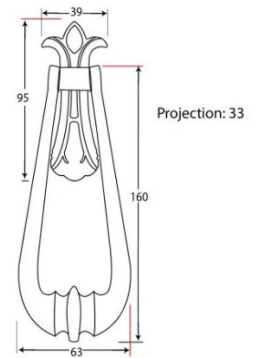

Loop Door Knocker - Black

Product Images

Description

- Loop Door Knocker
- Ideal for use on traditional and contemporary front doors

Finish

- Black

Dimensions

- Ring Width: 63mm
- Ring Length: 160mm
- Fixing Plate: 95mm x 39mm
- Projection: 33mm
- Stud: 40mm diameter

Important Info Before You Buy

- This door knocker is a bolt through fixing and is secured from inside by a nut
- Comes with bolt (to be cut to length) and nuts

Products in this set

48930.1 - Loop Door Knocker - 160mm x 63mm - Black - Each