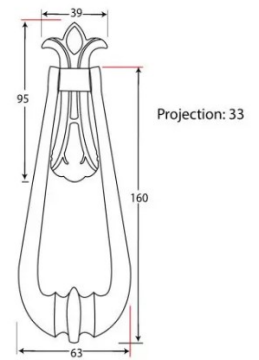

Loop Door Knocker - Polished Chrome

Product Images

Description

- Loop Door Knocker
- Ideal for use on traditional and contemporary front doors

Finish

- Polished Chrome

Dimensions