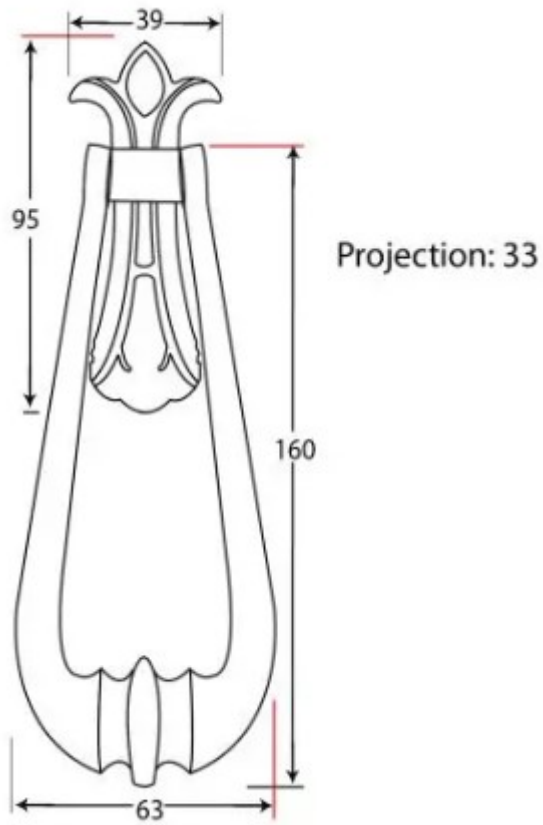

### Product Images

### Dimensions

- Ring Width: 63mm
- Ring Length: 160mm
- Fixing Plate: 95mm x 39mm
- Projection: 33mm
- Stud: 40mm diameter

**Important Info Before You Buy**

- This door knocker is a bolt through fixing and is secured from inside by a nut
- Comes with bolt (to be cut to length) and nuts

**Products in this set**

48933.1 - Loop Door Knocker - 160mm x 63mm - Polished Chrome - Each