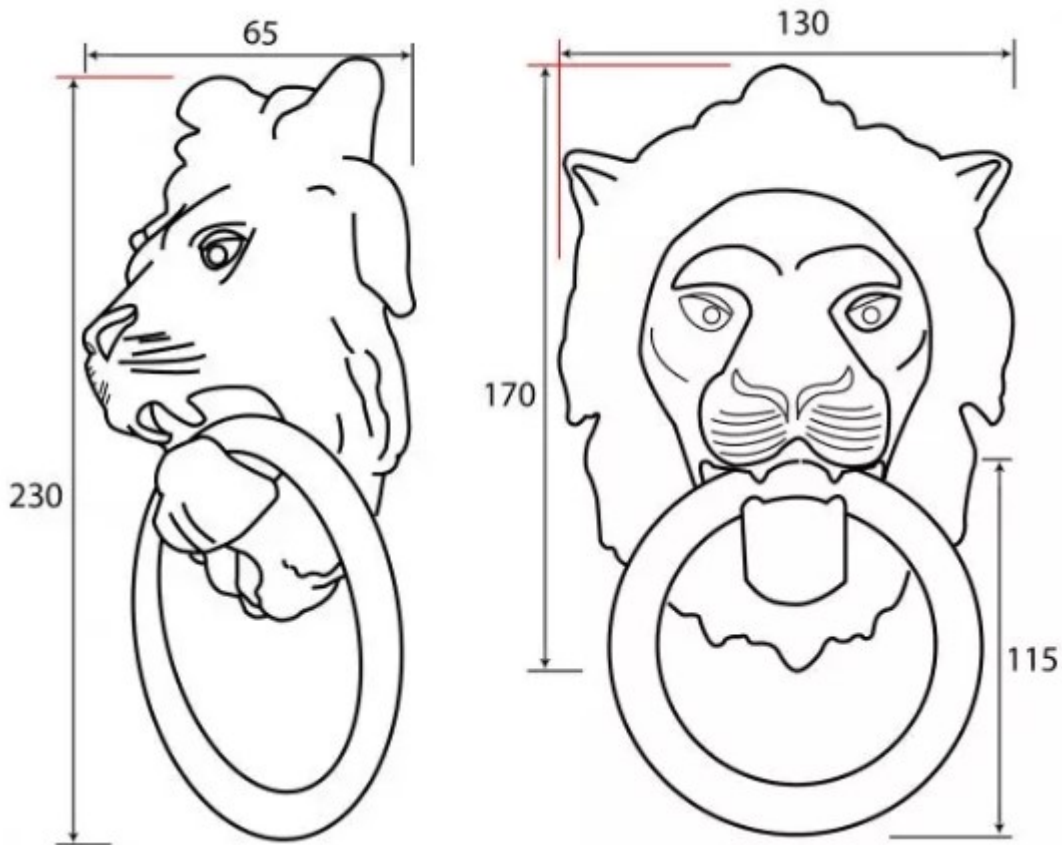

Lion's Head Door Knocker - Black

Product Images

Description

- Lion's Head Door Knocker
- Ideal for use on traditional and contemporary front doors

Finish

- Black

Dimensions

- Lion Head Size: 170mm x 130mm
- Overall Length: 230mm
- Ring Size: 115mm x 115mm
- Projection: 65mm
- Stud: 41mm diameter

Important Info Before You Buy

- This door knocker is a bolt through fixing and is secured from inside by a nut
- Comes with bolt (to be cut to length) and nuts

Products in this set

48934.1 - Lion's Head Door Knocker - 170mm x 130mm - Black - Each