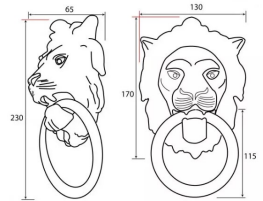

Lion's Head Door Knocker - Black

Product Images

Description

- Lion's Head Door Knocker
- Ideal for use on traditional and contemporary front doors

Finish

- Black

Dimensions

- Lion Head Size: 170mm x 130mm
- Overall Length: 230mm
- Ring Size: 115mm x 115mm
- Projection: 65mm
- Stud: 41mm diameter

Important Info Before You Buy

- This door knocker is a bolt through fixing and is secured from inside by a nut
- Comes with bolt (to be cut to length) and nuts

Products in this set

48934.1 - Lion's Head Door Knocker - 170mm x 130mm - Black - Each