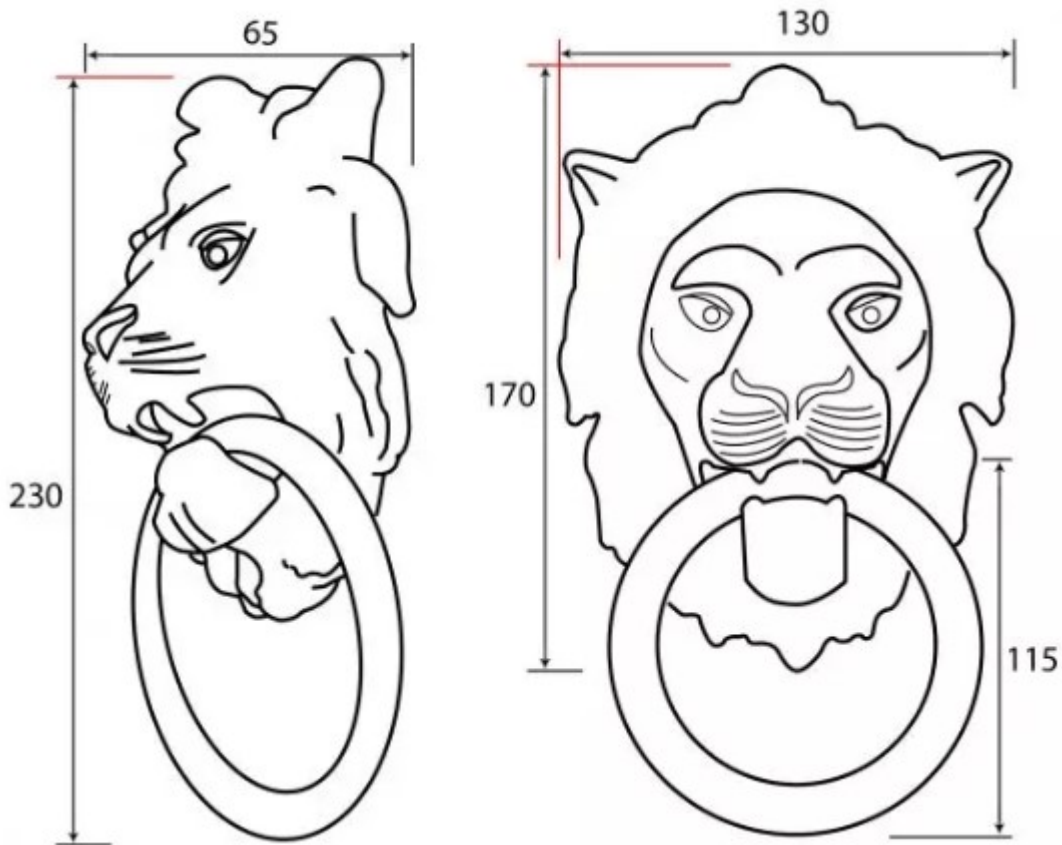

### Product Images

### Description

- Lion's Head Door Knocker
- Ideal for use on traditional and contemporary front doors

### Dimensions

- Lion Head Size: 170mm x 130mm
- Overall Length: 230mm
- Ring Size: 115mm x 115mm
- Projection: 65mm
- Stud: 41mm diameter

#### Products in this set

48935.1 - Lion's Head Door Knocker - 170mm x 130mm - Antique Pewter - Each