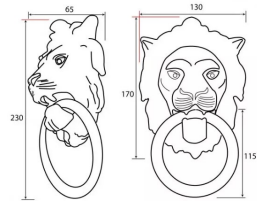

Lion's Head Door Knocker - Antique Pewter

Product Images

Description

- Lion's Head Door Knocker
- Ideal for use on traditional and contemporary front doors

Finish

- Antique Pewter

Dimensions