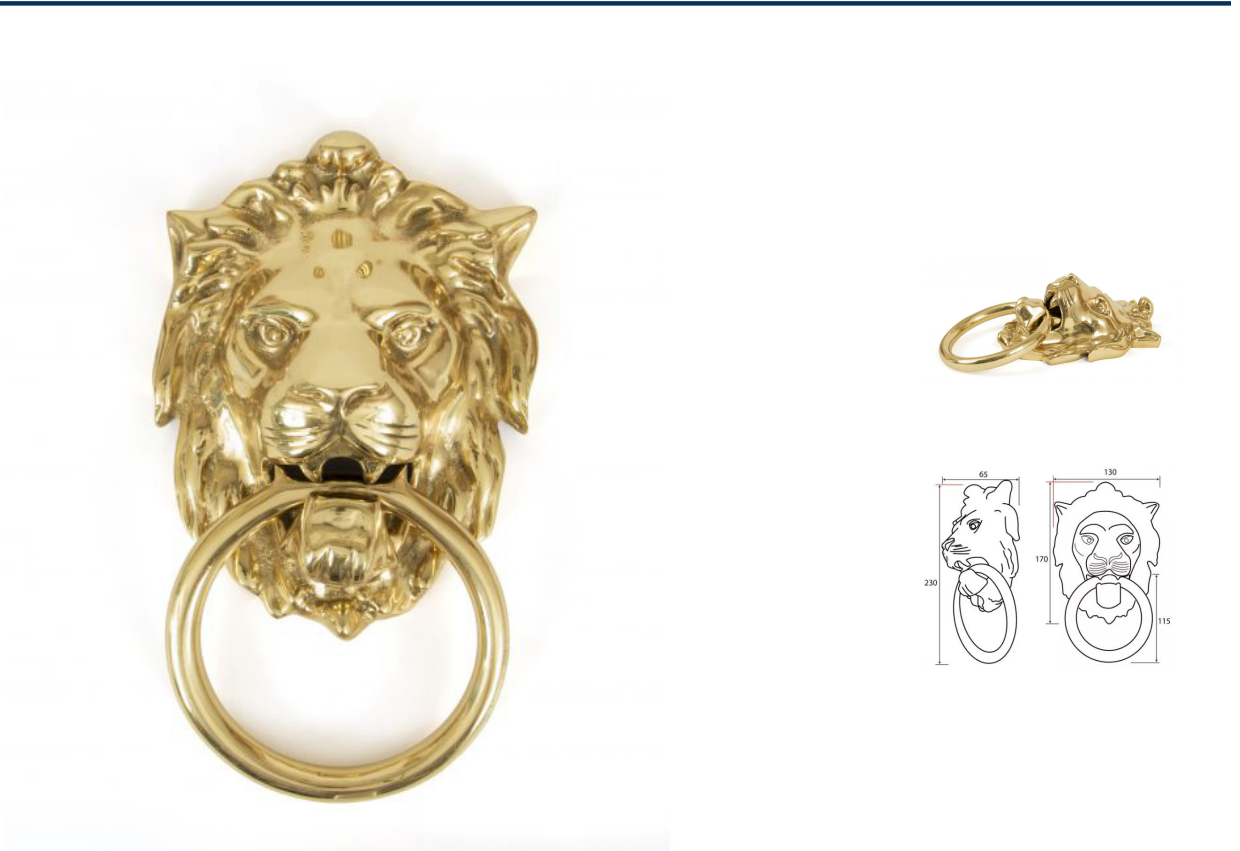

Lion's Head Door Knocker - Polished Brass Unlacquered

Product Images

Description

- Lion's Head Door Knocker
- Ideal for use on traditional and contemporary front doors

Finish

- Polished Brass Unlacquered

Dimensions

- Lion Head Size: 170mm x 130mm
- Overall Length: 230mm
- Ring Size: 115mm x 115mm
- Projection: 65mm
- Stud: 41mm diameter

Important Info Before You Buy

- This door knocker is a bolt through fixing and is secured from inside by a nut
- Comes with bolt (to be cut to length) and nuts

Products in this set

48936.1 - Lion's Head Door Knocker - 170mm x 130mm - Polished Brass Unlacquered - Each