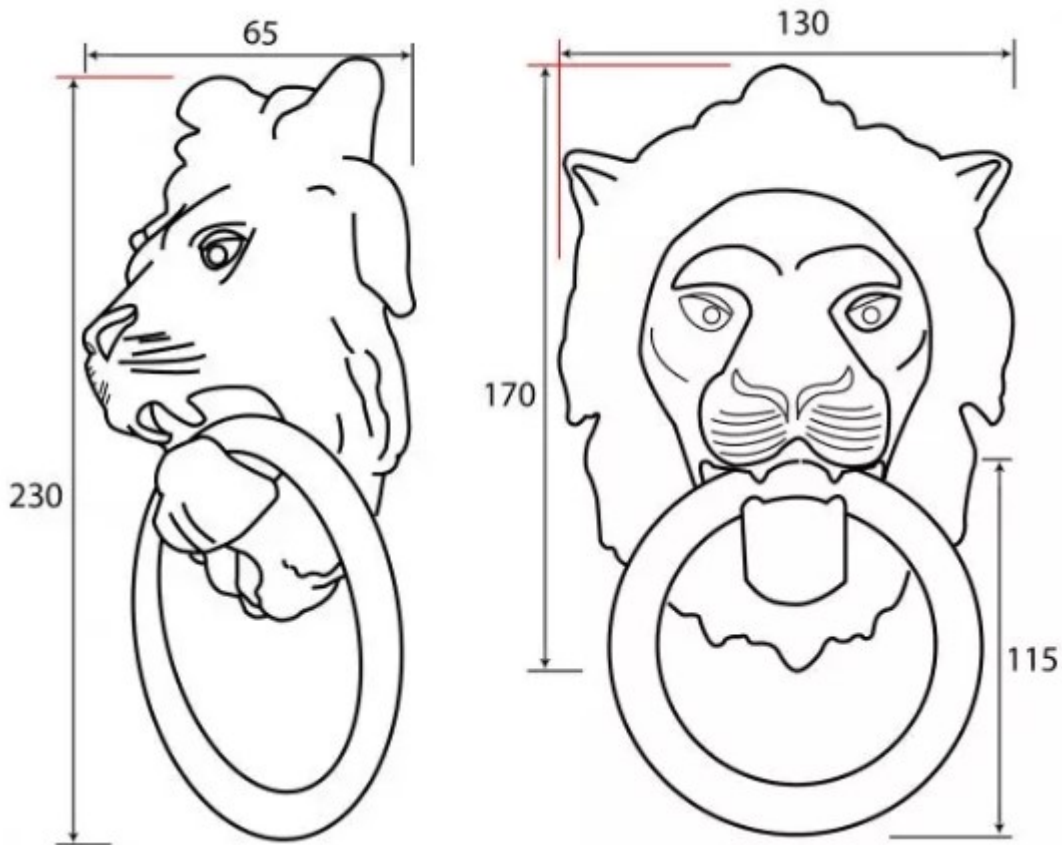

Lion's Head Door Knocker - Polished Brass Unlacquered

Product Images

Description

- Lion's Head Door Knocker
- Ideal for use on traditional and contemporary front doors

Finish

- Polished Brass Unlacquered

Dimensions

- Lion Head Size: 170mm x 130mm
- Overall Length: 230mm
- Ring Size: 115mm x 115mm
- Projection: 65mm
- Stud: 41mm diameter

Important Info Before You Buy

- This door knocker is a bolt through fixing and is secured from inside by a nut
- Comes with bolt (to be cut to length) and nuts

Products in this set

48936.1 - Lion's Head Door Knocker - 170mm x 130mm - Polished Brass Unlacquered - Each