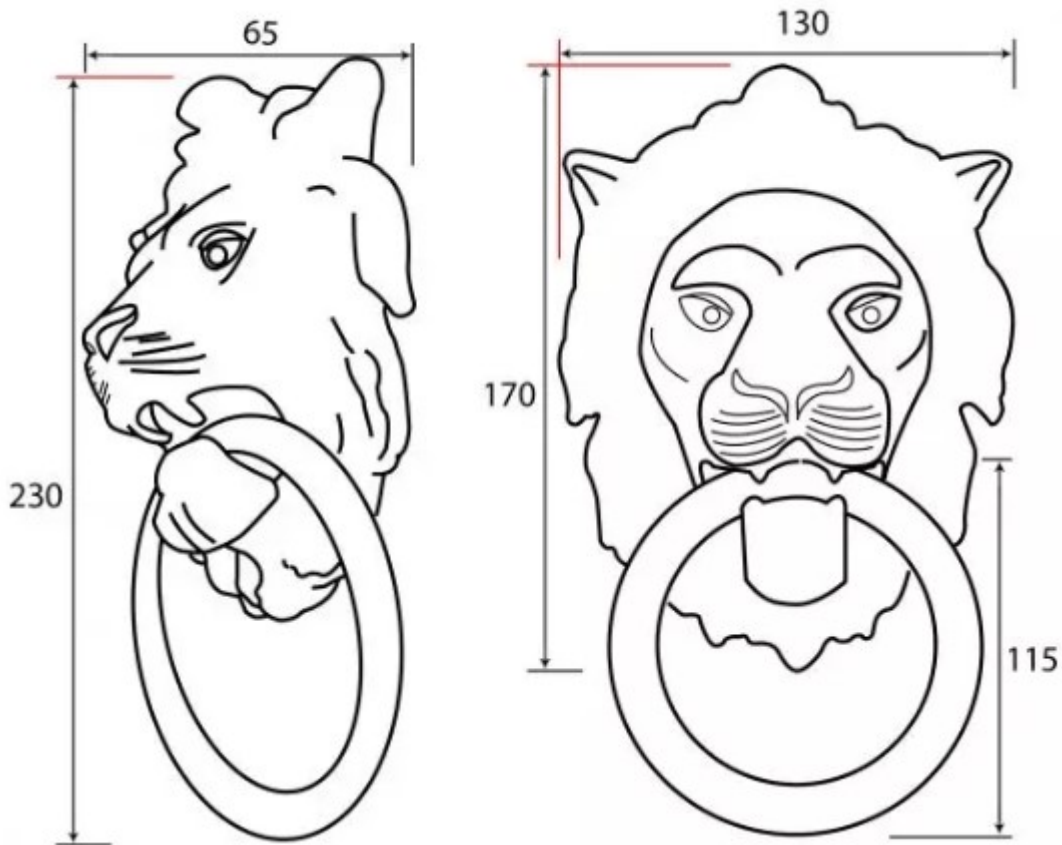

Lion's Head Door Knocker - Polished Nickel

Product Images

Description

- Lion's Head Door Knocker
- Ideal for use on traditional and contemporary front doors

Finish

- Polished Nickel

Dimensions

- Lion Head Size: 170mm x 130mm
- Overall Length: 230mm
- Ring Size: 115mm x 115mm
- Projection: 65mm
- Stud: 41mm diameter

Important Info Before You Buy

- This door knocker is a bolt through fixing and is secured from inside by a nut
- Comes with bolt (to be cut to length) and nuts

Products in this set

48937.1 - Lion's Head Door Knocker - 170mm x 130mm - Polished Nickel - Each