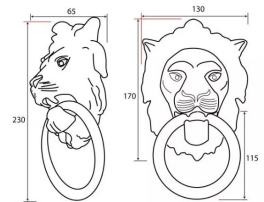

Lion's Head Door Knocker - Polished Nickel

Product Images

Description

- Lion's Head Door Knocker
- Ideal for use on traditional and contemporary front doors

Finish

- Polished Nickel

Dimensions

- Lion Head Size: 170mm x 130mm
- Overall Length: 230mm
- Ring Size: 115mm x 115mm
- Projection: 65mm
- Stud: 41mm diameter

Important Info Before You Buy

- This door knocker is a bolt through fixing and is secured from inside by a nut
- Comes with bolt (to be cut to length) and nuts

Products in this set

48937.1 - Lion's Head Door Knocker - 170mm x 130mm - Polished Nickel - Each