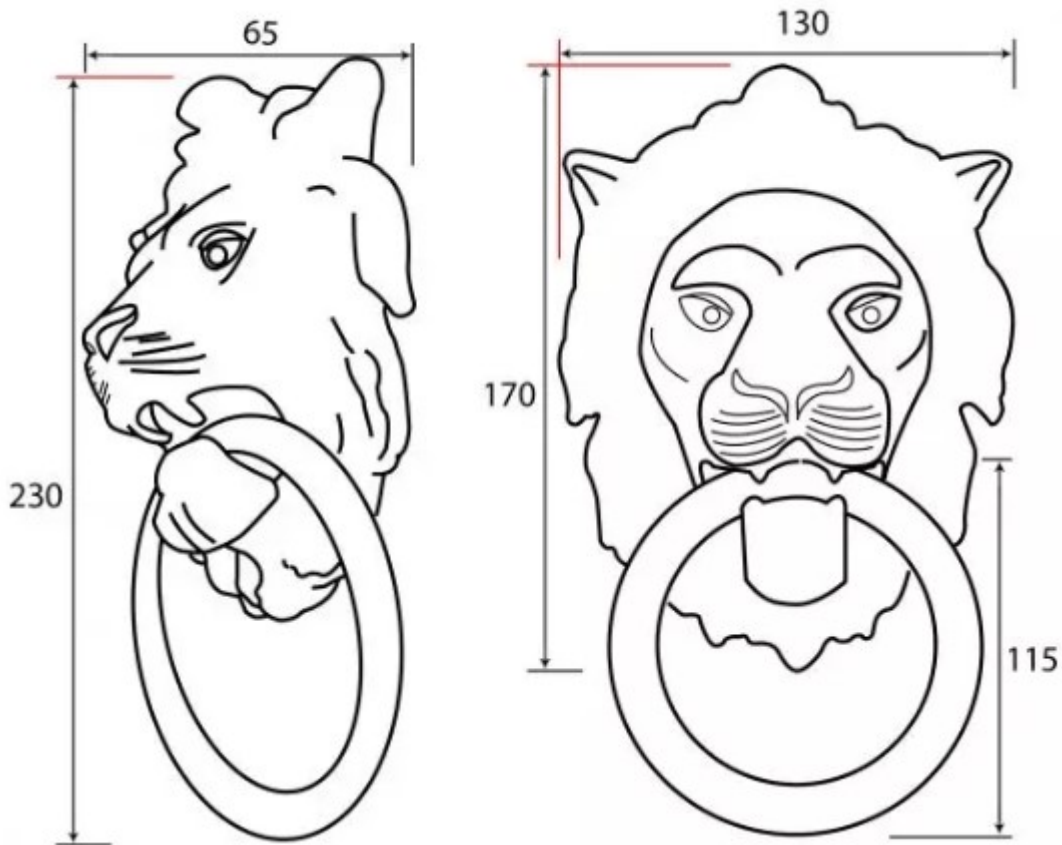

### Product Images

### Description

- Lion's Head Door Knocker
- Ideal for use on traditional and contemporary front doors

### Dimensions

- Lion Head Size: 170mm x 130mm
- Overall Length: 230mm
- Ring Size: 115mm x 115mm
- Projection: 65mm
- Stud: 41mm diameter

#### Products in this set

48938.1 - Lion's Head Door Knocker - 170mm x 130mm - Polished Chrome - Each