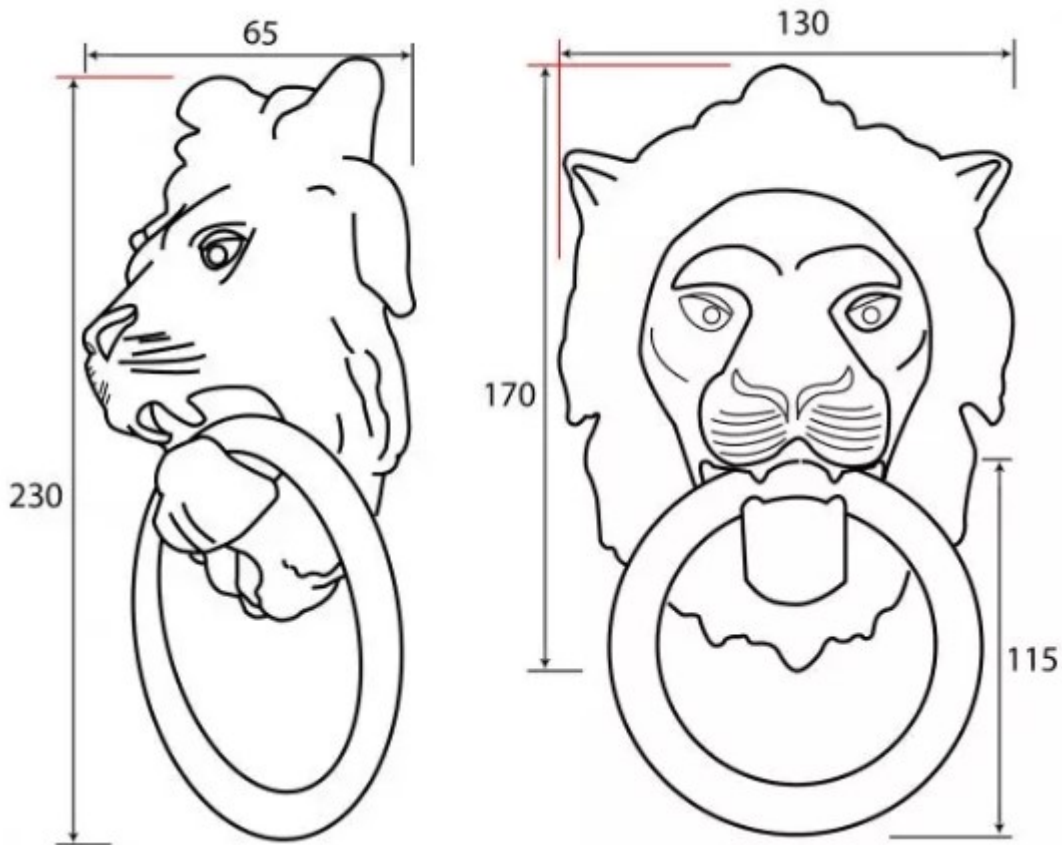

### Product Images

### Description

- Lion's Head Door Knocker
- Ideal for use on traditional and contemporary front doors

### Dimensions

- Lion Head Size: 170mm x 130mm
- Overall Length: 230mm
- Ring Size: 115mm x 115mm
- Projection: 65mm
- Stud: 41mm diameter

#### Products in this set

48939.1 - Lion's Head Door Knocker - 170mm x 130mm - Polished Solid Bronze - Each