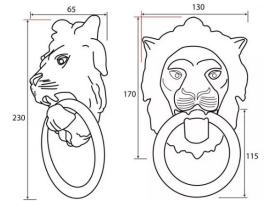

Lion's Head Door Knocker - Polished Solid Bronze

Product Images

Description

- Lion's Head Door Knocker
- Ideal for use on traditional and contemporary front doors

Finish

- Polished Bronze

Dimensions