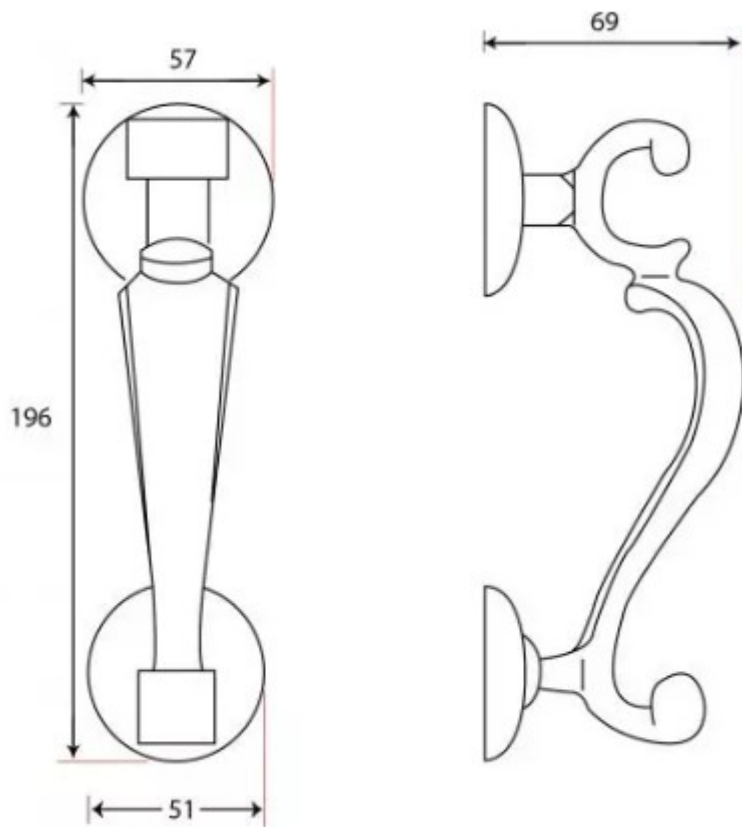

Doctor's Door Knocker - Polished Nickel

Product Images

Description

- Doctor's Door Knocker
- Ideal for use on traditional and contemporary front doors

Finish

- Polished Nickel

Dimensions

- Overall Length: 196mm
- Fixing Plate: 57mm diameter
- Projection: 69mm
- Stud: 51mm diameter

Important Info Before You Buy

- This door knocker is a bolt through fixing and is secured from inside by a nut
- Comes with bolt (to be cut to length) and nuts

Products in this set

48941.1 - Doctor's Door Knocker - 196mm x 57mm - Polished Nickel - Each