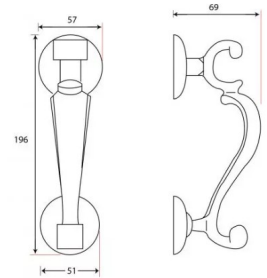

Doctor's Door Knocker - Satin Chrome

Product Images

Description

- Doctor's Door Knocker
- Ideal for use on traditional and contemporary front doors

Finish

- Satin Chrome

Dimensions

- Overall Length: 196mm
- Fixing Plate: 57mm diameter
- Projection: 69mm
- Stud: 51mm diameter

Important Info Before You Buy

- This door knocker is a bolt through fixing and is secured from inside by a nut
- Comes with bolt (to be cut to length) and nuts

Products in this set

48943.1 - Doctor's Door Knocker - 196mm x 57mm - Satin Chrome - Each