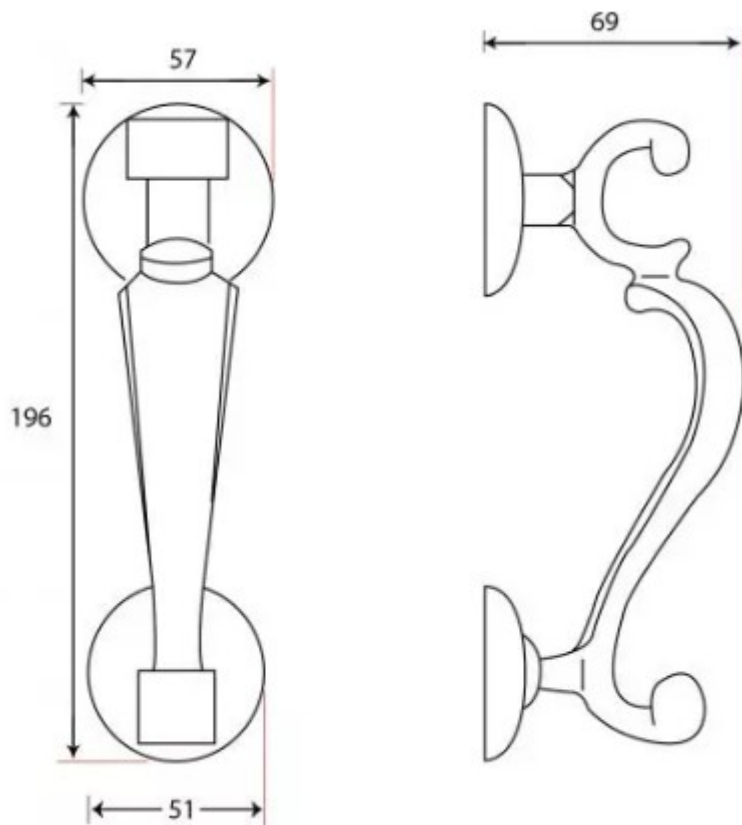

Doctor's Door Knocker - Satin Chrome

Product Images

Description

- Doctor's Door Knocker
- Ideal for use on traditional and contemporary front doors

Finish

- Satin Chrome

Dimensions

- Overall Length: 196mm
- Fixing Plate: 57mm diameter
- Projection: 69mm
- Stud: 51mm diameter

Important Info Before You Buy

- This door knocker is a bolt through fixing and is secured from inside by a nut
- Comes with bolt (to be cut to length) and nuts

Products in this set

48943.1 - Doctor's Door Knocker - 196mm x 57mm - Satin Chrome - Each