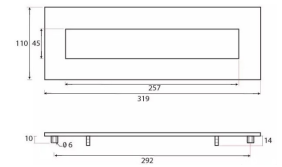

Blacksmith Range Letter Plate - 319mm x 110mm - Pewter

Product Images

Description

- Blacksmith Large Letter Plate
- Our traditional Letter Plates & covers are an attractive option for numerous door types
- To be fitted to the external side of the door and a Letter Plate cover is fitted to the internal side to reduce drafts

Finish

- Pewter

Dimensions

- Overall Size: 319mm x 110mm
- Opening Size: 257mm x 45mm
- Fixing Centres: 292mm
- Letter Plate Thickness: 5mm

Important Info Before You Buy

- Suitable for wooden doors.
- Spring loaded to keep the flap closed.
- Comes with fixing bolts and domed cover caps.
- Matching inner flap letter tidy for the inside of the door also available.

Products in this set

48947.1 - Blacksmith Large Letter Plate - 319mm x 110mm (292mm Fixing Centres) - Pewter - Each