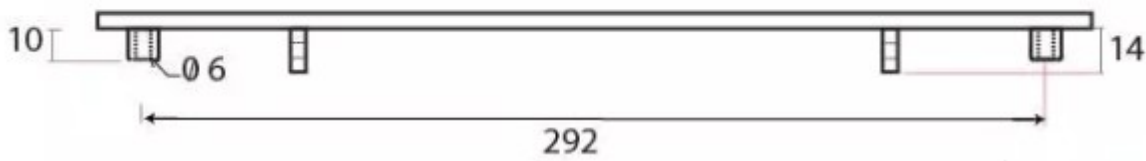

Blacksmith Range Letter Plate - 319mm x 110mm - Pewter

Product Images

Description

- Blacksmith Large Letter Plate
- Our traditional Letter Plates & covers are an attractive option for numerous door types
- To be fitted to the external side of the door and a Letter Plate cover is fitted to the internal side to reduce drafts

Finish

- Pewter

Dimensions

- Overall Size: 319mm x 110mm
- Opening Size: 257mm x 45mm
- Fixing Centres: 292mm
- Letter Plate Thickness: 5mm

Important Info Before You Buy

- Suitable for wooden doors.
- Spring loaded to keep the flap closed.
- Comes with fixing bolts and domed cover caps.
- Matching inner flap letter tidy for the inside of the door also available.

Products in this set

48947.1 - Blacksmith Large Letter Plate - 319mm x 110mm (292mm Fixing Centres) - Pewter - Each