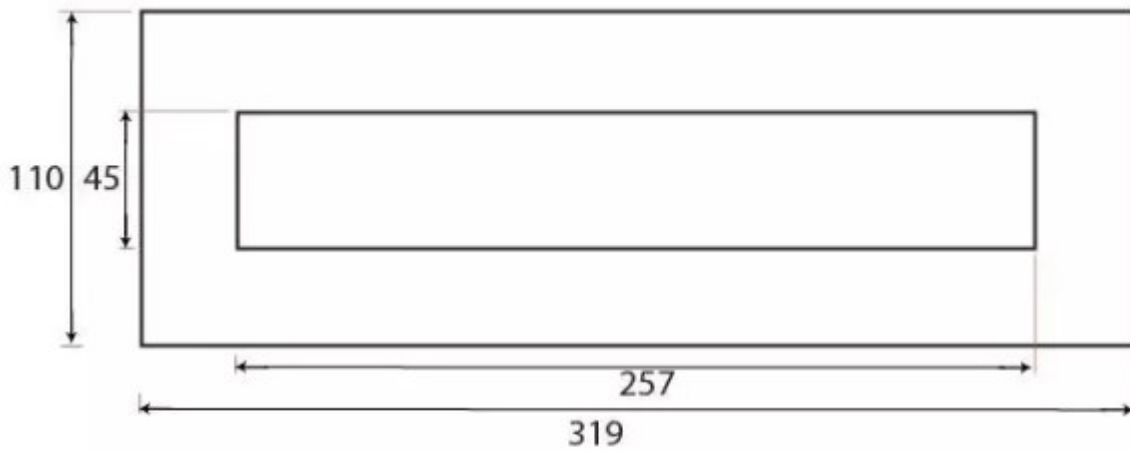

Blacksmith Range Letter Plate - 319mm x 110mm - Pewter

Product Images

Description

- Blacksmith Large Letter Plate
- Our traditional Letter Plates & covers are an attractive option for numerous door types
- To be fitted to the external side of the door and a Letter Plate cover is fitted to the internal side to reduce drafts

Finish

- Pewter

Dimensions

- Overall Size: 319mm x 110mm
- Opening Size: 257mm x 45mm
- Fixing Centres: 292mm
- Letter Plate Thickness: 5mm

Important Info Before You Buy

- Suitable for wooden doors.
- Spring loaded to keep the flap closed.
- Comes with fixing bolts and domed cover caps.
- Matching inner flap letter tidy for the inside of the door also available.

Products in this set

48947.1 - Blacksmith Large Letter Plate - 319mm x 110mm (292mm Fixing Centres) - Pewter - Each