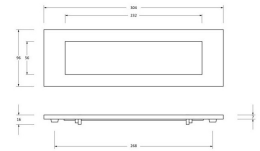

Period Range Letter Plate - 304mm x 96mm - Polished Brass Unlacquered

Product Images

Description

- Period Large Letter Plate
- Our traditional Letter Plates & covers are an attractive option for numerous door types
- To be fitted to the external side of the door and a Letter Plate cover is fitted to the internal side to reduce drafts

Finish

- Polished Brass Unlacquered

Dimensions