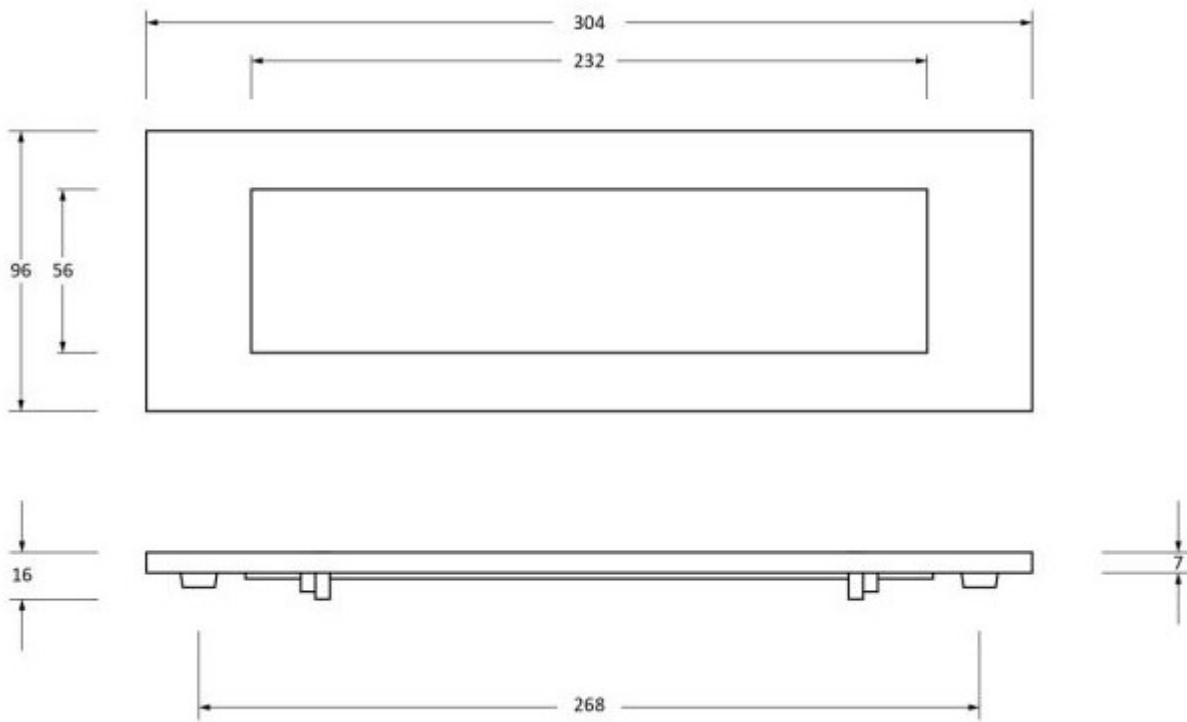

## Period Range Letter Plate - 304mm x 96mm - Polished Brass Unlacquered

### Description

---

- Period Large Letter Plate
- Our traditional Letter Plates & covers are an attractive option for numerous door types
- To be fitted to the external side of the door and a Letter Plate cover is fitted to the internal side to reduce drafts

### Dimensions

- Overall Size: 304mm x 96mm
- Opening Size: 232mm x 56mm
- Fixing Centres: 268mm
- Letterplate Thickness: 7mm

#### Products in this set

48951.1 - Period Large Letter Plate - 304mm x 96mm - Polished Brass Unlacquered