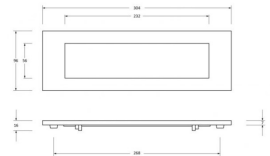

Period Range Letter Plate - 304mm x 96mm - Polished Chrome

Product Images

Description

- Period Large Letter Plate
- Our traditional Letter Plates & covers are an attractive option for numerous door types
- To be fitted to the external side of the door and a Letter Plate cover is fitted to the internal side to reduce drafts

Finish

- Polished Chrome

Dimensions

- Overall Size: 304mm x 96mm
- Opening Size: 232mm x 56mm
- Fixing Centres: 268mm
- Letterplate Thickness: 7mm

Important Info Before You Buy

- Suitable for wooden doors.
- Spring loaded to keep the flap closed.
- Comes with fixing bolts and domed cover caps.
- Matching inner flap letter tidy for the inside of the door also available.

Products in this set

48954.1 - Period Large Letter Plate - 304mm x 96mm (268mm Fixing Centres) - Polished Chrome - Each