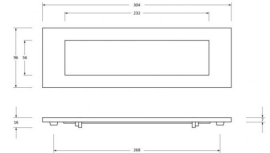

Period Range Letter Plate - 304mm x 96mm - Polished Chrome

Product Images

Description

- Period Large Letter Plate
- Our traditional Letter Plates & covers are an attractive option for numerous door types
- To be fitted to the external side of the door and a Letter Plate cover is fitted to the internal side to reduce drafts

Finish

- Polished Chrome

Dimensions

- Overall Size: 304mm x 96mm
- Opening Size: 232mm x 56mm
- Fixing Centres: 268mm
- Letterplate Thickness: 7mm

Important Info Before You Buy

- Suitable for wooden doors.
- Spring loaded to keep the flap closed.
- Comes with fixing bolts and domed cover caps.
- Matching inner flap letter tidy for the inside of the door also available.

Products in this set

48954.1 - Period Large Letter Plate - 304mm x 96mm (268mm Fixing Centres) - Polished Chrome - Each