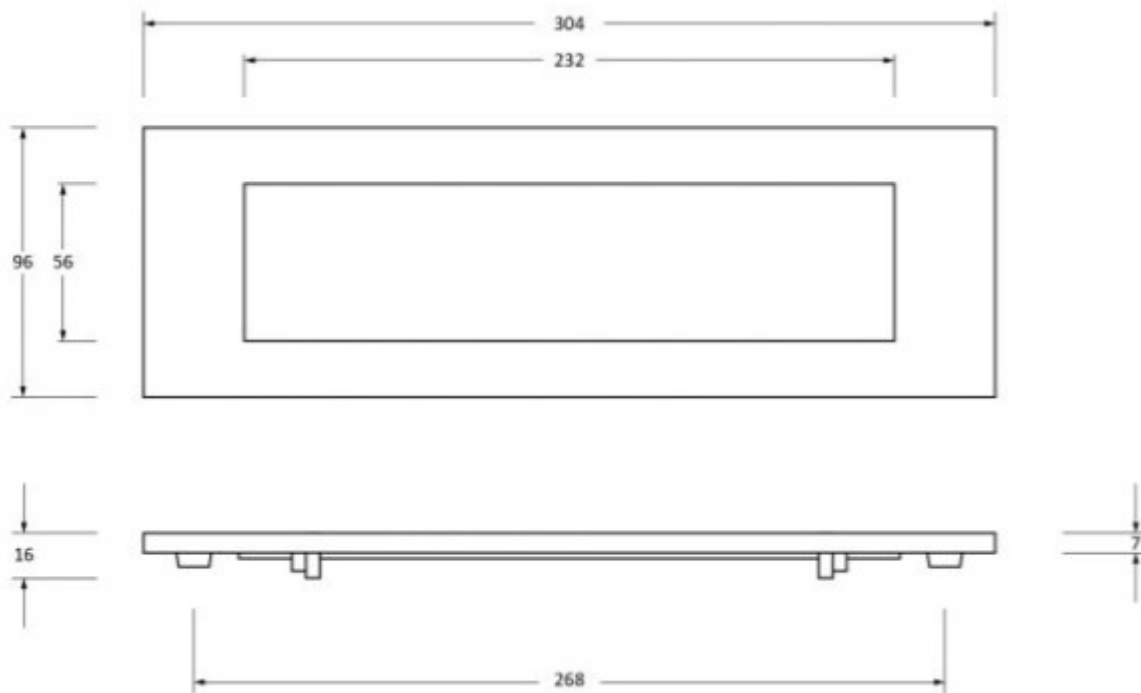

Period Range Letter Plate - 304mm x 96mm - Polished Chrome

Product Images

Description

- Period Large Letter Plate
- Our traditional Letter Plates & covers are an attractive option for numerous door types
- To be fitted to the external side of the door and a Letter Plate cover is fitted to the internal side to reduce drafts

Finish

- Polished Chrome

Dimensions

- Overall Size: 304mm x 96mm
- Opening Size: 232mm x 56mm
- Fixing Centres: 268mm
- Letterplate Thickness: 7mm

Important Info Before You Buy

- Suitable for wooden doors.
- Spring loaded to keep the flap closed.
- Comes with fixing bolts and domed cover caps.
- Matching inner flap letter tidy for the inside of the door also available.

Products in this set

48954.1 - Period Large Letter Plate - 304mm x 96mm (268mm Fixing Centres) - Polished Chrome - Each