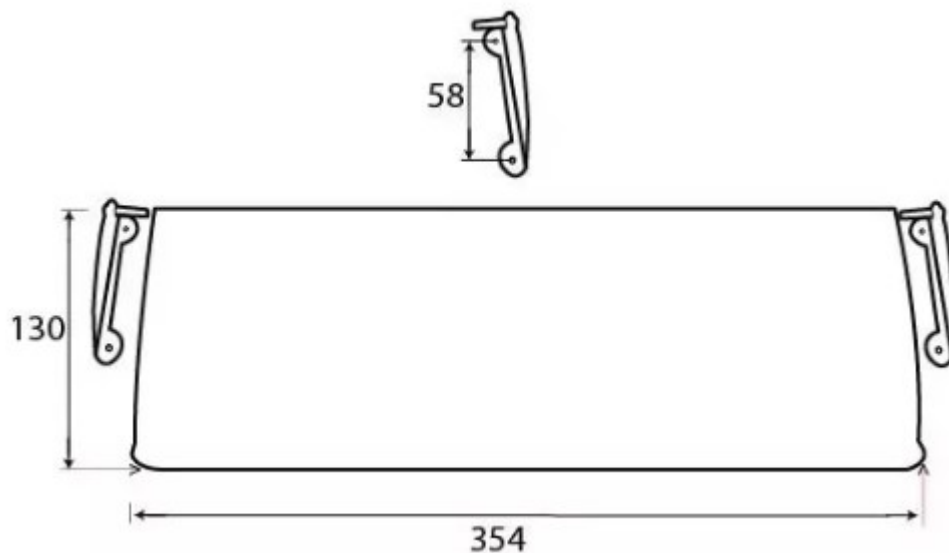

Large Inner Flap Letter Plate Cover - 354mm x 130mm - Polished Brass Unlacquered

Product Images

Description

- Period Large Letter Plate Cover
- Our traditional letter plate covers are an attractive option for numerous door types
- To be fitted to the internal side of the door

Finish

- Polished Brass Unlacquered

Dimensions

- Overall Size: 354mm x 130mm
- Fixing Size: 78mm x 12mm
- Designed to cover the hole on the inside of the front door where the letter plate has been cut out for.
- Letter tidy plates have a curved shape which allows them to sit on top of the fixing bolts and domed nuts used to secure a letter plate in place.
- Screw fixes to the back of the front independently of the letter plate.

Important Info Before You Buy

- Comes supplied with fixing screws and two brackets hanging brackets.
- For the right size letter tidy - Make a note of the distance between the bolt centers of your letter plate and the height of the aperture. Choose a letter tidy that is slightly longer and higher to make sure you cover the hole and bolts in the door

Products in this set

48958.1 - Period Large Letter Plate Cover - 354mm x 130mm - Polished Brass Unlacquered - Each