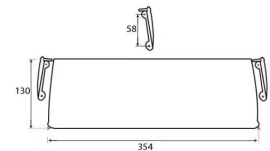

Large Inner Flap Letter Plate Cover - 354mm x 130mm - Polished Brass Unlacquered

Product Images

Description

- Period Large Letter Plate Cover
- Our traditional letter plate covers are an attractive option for numerous door types
- To be fitted to the internal side of the door

Finish

- Polished Brass Unlacquered

Dimensions

- Overall Size: 354mm x 130mm
- Fixing Size: 78mm x 12mm
- Designed to cover the hole on the inside of the front door where the letter plate has been cut out for.
- Letter tidy plates have a curved shape which allows them to sit on top of the fixing bolts and domed nuts used to secure a letter plate in place.
- Screw fixes to the back of the front independently of the letter plate.

Important Info Before You Buy

- Comes supplied with fixing screws and two brackets hanging brackets.
- For the right size letter tidy - Make a note of the distance between the bolt centers of your letter plate and the height of the aperture. Choose a letter tidy that is slightly longer and higher to make sure you cover the hole and bolts in the door

Products in this set

48958.1 - Period Large Letter Plate Cover - 354mm x 130mm - Polished Brass Unlacquered - Each