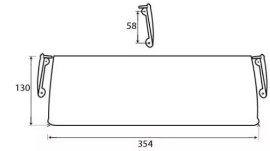

Period Range Inner Flap Letter Plate Cover - 354mm x 130mm - Aged Brass Unlacquered

Product Images

Description

- Period Large Letter Plate Cover
- Our traditional letter plate covers are an attractive option for numerous door types
- To be fitted to the internal side of the door

Finish

- Aged Brass Unlacquered

Dimensions

- Overall Size: 354mm x 130mm
- Fixing Size: 78mm x 12mm
- Designed to cover the hole on the inside of the front door where the letter plate has been cut out for.
- Letter tidy plates have a curved shape which allows them to sit on top of the fixing bolts and domed nuts used to secure a letter plate in place.
- Screw fixes to the back of the front independently of the letter plate.

Important Info Before You Buy

- Comes supplied with fixing screws and two brackets hanging brackets.
- For the right size letter tidy - Make a note of the distance between the bolt centers of your letter plate and the height of the aperture. Choose a letter tidy that is slightly longer and higher to make sure you cover the hole and bolts in the door

Products in this set

48959.1 - Period Large Letter Plate Cover - 354mm x 130mm - Aged Brass Unlacquered - Each