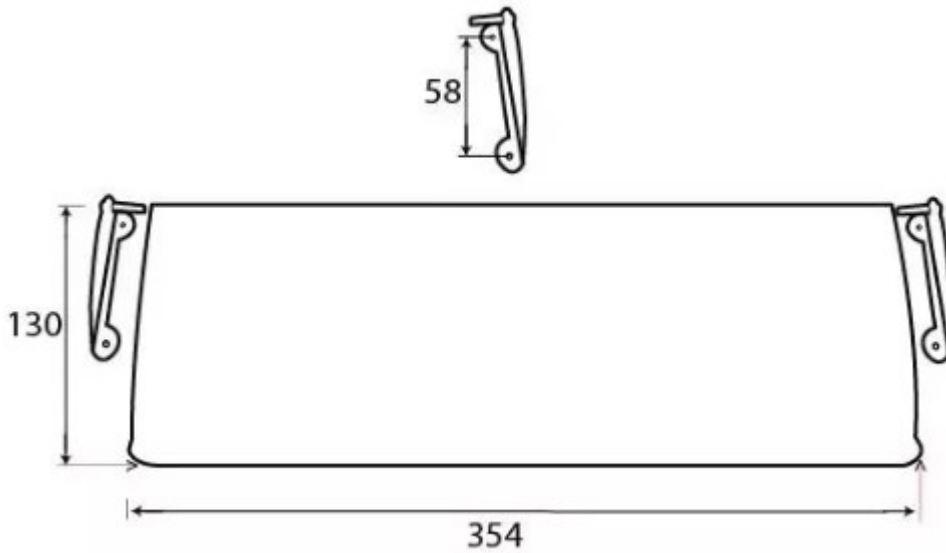

Period Range Inner Flap Letter Plate Cover - 354mm x 130mm - Aged Brass Unlacquered

Product Images

Description

- Period Large Letter Plate Cover
- Our traditional letter plate covers are an attractive option for numerous door types
- To be fitted to the internal side of the door

Finish

- Aged Brass Unlacquered

Dimensions

- Overall Size: 354mm x 130mm
- Fixing Size: 78mm x 12mm
- Designed to cover the hole on the inside of the front door where the letter plate has been cut out for.
- Letter tidy plates have a curved shape which allows them to sit on top of the fixing bolts and domed nuts used to secure a letter plate in place.
- Screw fixes to the back of the front independently of the letter plate.

Important Info Before You Buy

- Comes supplied with fixing screws and two brackets hanging brackets.
- For the right size letter tidy - Make a note of the distance between the bolt centers of your letter plate and the height of the aperture. Choose a letter tidy that is slightly longer and higher to make sure you cover the hole and bolts in the door

Products in this set

48959.1 - Period Large Letter Plate Cover - 354mm x 130mm - Aged Brass Unlacquered - Each