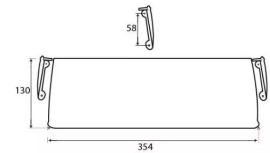

Period Range Inner Flap Letter Plate Cover - 354mm x 130mm - Polished Nickel

Product Images

Description

- Period Large Letter Plate Cover
- Our traditional letter plate covers are an attractive option for numerous door types
- To be fitted to the internal side of the door

Finish

- Polished Nickel

Dimensions

- Overall Size: 354mm x 130mm
- Fixing Size: 78mm x 12mm
- Designed to cover the hole on the inside of the front door where the letter plate has been cut out for.
- Letter tidy plates have a curved shape which allows them to sit on top of the fixing bolts and domed nuts used to secure a letter plate in place.
- Screw fixes to the back of the front independently of the letter plate.

Important Info Before You Buy

- Comes supplied with fixing screws and two brackets hanging brackets.
- For the right size letter tidy - Make a note of the distance between the bolt centers of your letter plate and the height of the aperture. Choose a letter tidy that is slightly longer and higher to make sure you cover the hole and bolts in the door

Products in this set

48960.1 - Period Large Letter Plate Cover - 354mm x 130mm - Polished Nickel - Each