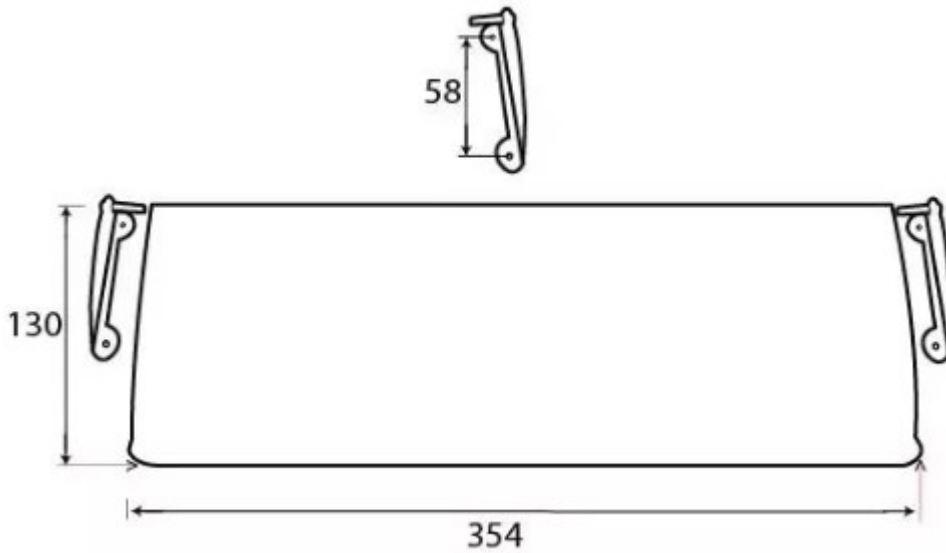

Period Range Inner Flap Letter Plate Cover - 354mm x 130mm - Polished Nickel

Product Images

Description

- Period Large Letter Plate Cover
- Our traditional letter plate covers are an attractive option for numerous door types
- To be fitted to the internal side of the door

Finish

- Polished Nickel

Dimensions

- Overall Size: 354mm x 130mm
- Fixing Size: 78mm x 12mm
- Designed to cover the hole on the inside of the front door where the letter plate has been cut out for.
- Letter tidy plates have a curved shape which allows them to sit on top of the fixing bolts and domed nuts used to secure a letter plate in place.
- Screw fixes to the back of the front independently of the letter plate.

Important Info Before You Buy

- Comes supplied with fixing screws and two brackets hanging brackets.
- For the right size letter tidy - Make a note of the distance between the bolt centers of your letter plate and the height of the aperture. Choose a letter tidy that is slightly longer and higher to make sure you cover the hole and bolts in the door

Products in this set

48960.1 - Period Large Letter Plate Cover - 354mm x 130mm - Polished Nickel - Each