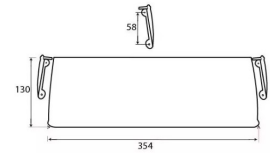

Period Range Letter Plate Cover - 354mm x 130mm - Polished Chrome

Product Images

Description

- Period Large Letter Plate Cover
- Our traditional letter plate covers are an attractive option for numerous door types
- To be fitted to the internal side of the door

Finish

- Polished Chrome

Dimensions

- Overall Size: 354mm x 130mm
- Fixing Size: 78mm x 12mm
- Designed to cover the hole on the inside of the front door where the letter plate has been cut out for.
- Letter tidy plates have a curved shape which allows them to sit on top of the fixing bolts and domed nuts used to secure a letter plate in place.
- Screw fixes to the back of the front independently of the letter plate.

Important Info Before You Buy

- Comes supplied with fixing screws and two brackets hanging brackets.
- For the right size letter tidy - Make a note of the distance between the bolt centers of your letter plate and the height of the aperture. Choose a letter tidy that is slightly longer and higher to make sure you cover the hole and bolts in the door

Products in this set

48961.1 - Period Large Letter Plate Cover - 354mm x 130mm - Polished Chrome - Each