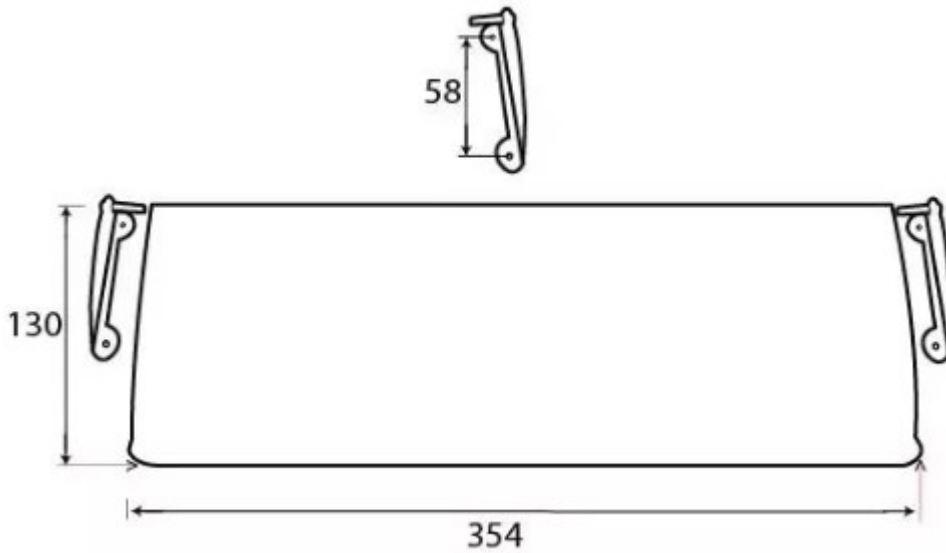

Period Range Letter Plate Cover - 354mm x 130mm - Polished Chrome

Product Images

Description

- Period Large Letter Plate Cover
- Our traditional letter plate covers are an attractive option for numerous door types
- To be fitted to the internal side of the door

Finish

- Polished Chrome

Dimensions

- Overall Size: 354mm x 130mm
- Fixing Size: 78mm x 12mm
- Designed to cover the hole on the inside of the front door where the letter plate has been cut out for.
- Letter tidy plates have a curved shape which allows them to sit on top of the fixing bolts and domed nuts used to secure a letter plate in place.
- Screw fixes to the back of the front independently of the letter plate.

Important Info Before You Buy

- Comes supplied with fixing screws and two brackets hanging brackets.
- For the right size letter tidy - Make a note of the distance between the bolt centers of your letter plate and the height of the aperture. Choose a letter tidy that is slightly longer and higher to make sure you cover the hole and bolts in the door

Products in this set

48961.1 - Period Large Letter Plate Cover - 354mm x 130mm - Polished Chrome - Each