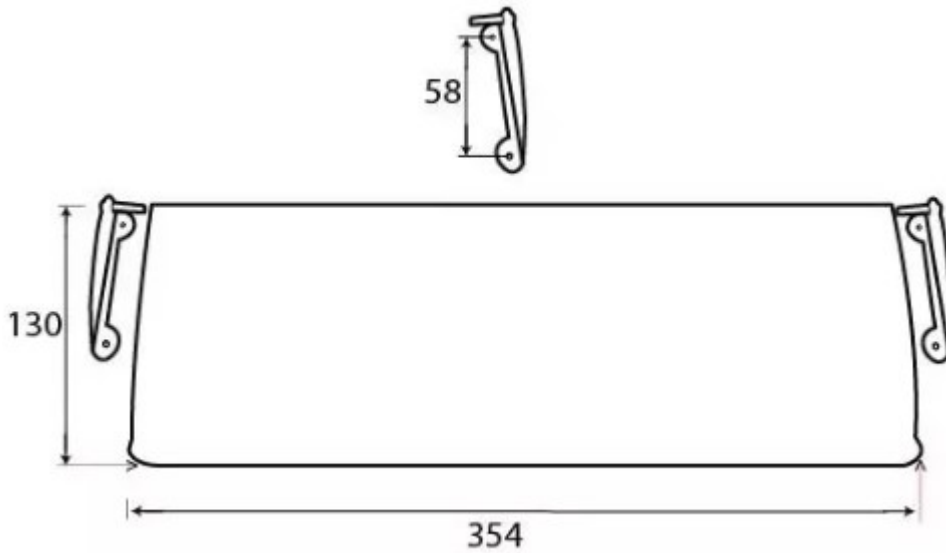

Period Range Inner Flap Letter Plate Cover 354mm x 30mm - Aged Solid Bronze

Product Images

Description

- Period Large Letter Plate Cover
- Our traditional letter plate covers are an attractive option for numerous door types
- To be fitted to the internal side of the door

Finish

- Aged Bronze

Dimensions

- Overall Size: 354mm x 130mm
- Fixing Size: 78mm x 12mm
- Designed to cover the hole on the inside of the front door where the letter plate has been cut out for.
- Letter tidy plates have a curved shape which allows them to sit on top of the fixing bolts and domed nuts used to secure a letter plate in place.
- Screw fixes to the back of the front independently of the letter plate.

Important Info Before You Buy

- Comes supplied with fixing screws and two brackets hanging brackets.
- For the right size letter tidy - Make a note of the distance between the bolt centers of your letter plate and the height of the aperture. Choose a letter tidy that is slightly longer and higher to make sure you cover the hole and bolts in the door

Products in this set

48963.1 - Period Large Letter Plate Cover - 354mm x 130mm - Aged Solid Bronze - Each