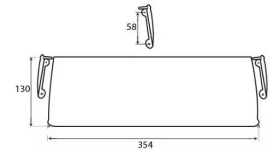

Period Range Inner Flap Letter Plate Cover 354mm x 30mm - Aged Solid Bronze

Product Images

Description

- Period Large Letter Plate Cover
- Our traditional letter plate covers are an attractive option for numerous door types
- To be fitted to the internal side of the door

Finish

- Aged Bronze

Dimensions

- Overall Size: 354mm x 130mm
- Fixing Size: 78mm x 12mm
- Designed to cover the hole on the inside of the front door where the letter plate has been cut out for.
- Letter tidy plates have a curved shape which allows them to sit on top of the fixing bolts and domed nuts used to secure a letter plate in place.
- Screw fixes to the back of the front independently of the letter plate.

Important Info Before You Buy

- Comes supplied with fixing screws and two brackets hanging brackets.
- For the right size letter tidy - Make a note of the distance between the bolt centers of your letter plate and the height of the aperture. Choose a letter tidy that is slightly longer and higher to make sure you cover the hole and bolts in the door

Products in this set

48963.1 - Period Large Letter Plate Cover - 354mm x 130mm - Aged Solid Bronze - Each