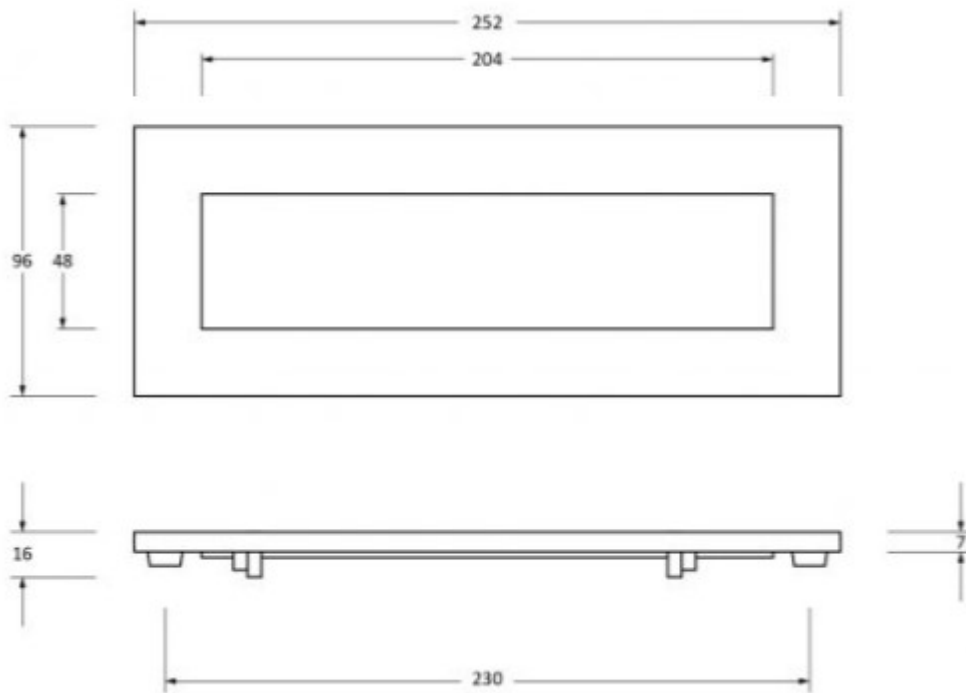

Period Range Letter Plate - 252mm x 96mm - Polished Brass Unlacquered

Product Images

Description

- Period Small Letter Plate
- Our traditional Letter Plates & covers are an attractive option for numerous door types
- To be fitted to the external side of the door and a Letter Plate cover is fitted to the internal side to reduce drafts

Finish

- Polished Brass Unlacquered

Dimensions

- Overall Size: 252mm x 96mm
- Opening Size: 204mm x 48mm
- Fixing Centres: 230mm
- Letterplate Thickness: 7mm

Important Info Before You Buy

- Suitable for wooden doors.
- Spring loaded to keep the flap closed.
- Comes with fixing bolts and domed cover caps.
- Matching inner flap letter tidy for the inside of the door also available.

Products in this set

48971.1 - Period Small Letter Plate - 252mm x 96mm (230mm Fixing Centres) - Polished Brass Unlacquered - Each