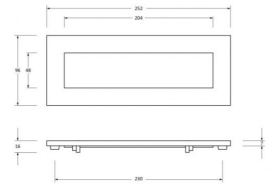

Period Range Letter Plate - 252mm x 96mm - Polished Brass Unlacquered

Product Images

Description

- Period Small Letter Plate
- Our traditional Letter Plates & covers are an attractive option for numerous door types
- To be fitted to the external side of the door and a Letter Plate cover is fitted to the internal side to reduce drafts

Finish

- Polished Brass Unlacquered

Dimensions

- Overall Size: 252mm x 96mm
- Opening Size: 204mm x 48mm
- Fixing Centres: 230mm
- Letterplate Thickness: 7mm

Important Info Before You Buy

- Suitable for wooden doors.
- Spring loaded to keep the flap closed.
- Comes with fixing bolts and domed cover caps.
- Matching inner flap letter tidy for the inside of the door also available.

Products in this set

48971.1 - Period Small Letter Plate - 252mm x 96mm (230mm Fixing Centres) - Polished Brass Unlacquered - Each