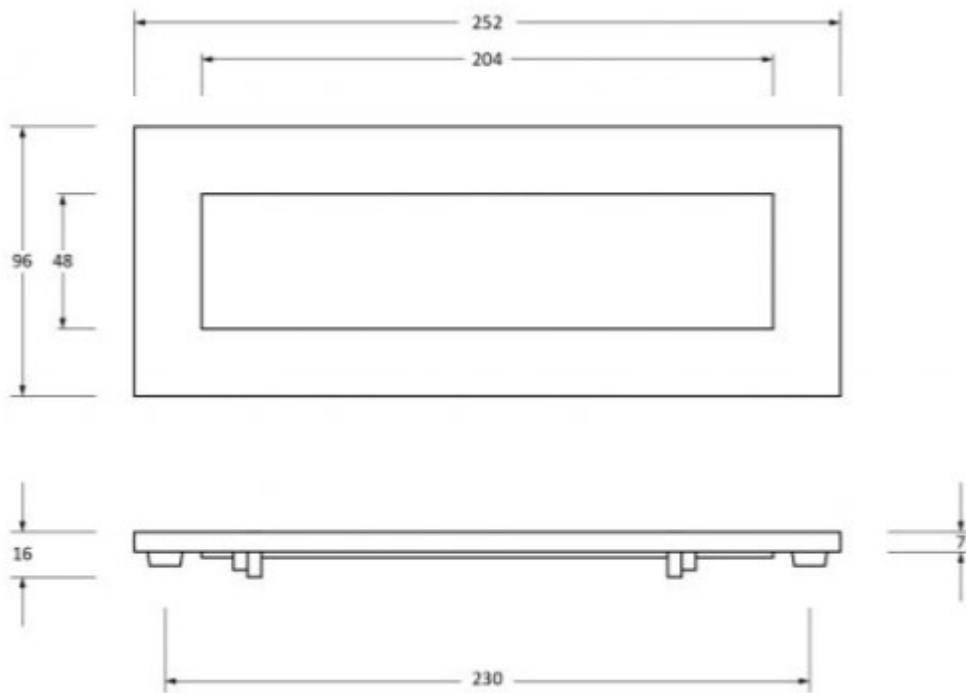

## Period Range Letter Plate - 252mm x 96mm - Polished Chrome

### Description

---

- Period Small Letter Plate
- Our traditional Letter Plates & covers are an attractive option for numerous door types
- To be fitted to the external side of the door and a Letter Plate cover is fitted to the internal side to reduce drafts

### Dimensions

- Overall Size: 252mm x 96mm
- Opening Size: 204mm x 48mm
- Fixing Centres: 230mm
- Letterplate Thickness: 7mm

#### Products in this set

48974.1 - Period Small Letter Plate - 252mm x 96mm (230mm Fixing Centres) - Polished Chrome - Each