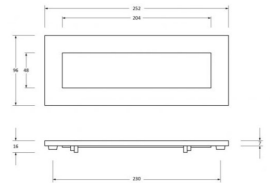

Period Range Letter Plate - 252mm x 96mm - Polished Chrome

Product Images

Description

- Period Small Letter Plate
- Our traditional Letter Plates & covers are an attractive option for numerous door types
- To be fitted to the external side of the door and a Letter Plate cover is fitted to the internal side to reduce drafts

Finish

- Polished Chrome

Dimensions