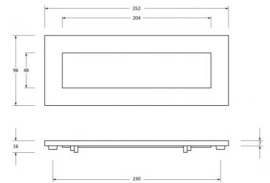

Period Range Letter Plate - 252mm x 96mm - Polished Chrome

Product Images

Description

- Period Small Letter Plate
- Our traditional Letter Plates & covers are an attractive option for numerous door types
- To be fitted to the external side of the door and a Letter Plate cover is fitted to the internal side to reduce drafts

Finish

- Polished Chrome

Dimensions

- Overall Size: 252mm x 96mm
- Opening Size: 204mm x 48mm
- Fixing Centres: 230mm
- Letterplate Thickness: 7mm

Important Info Before You Buy

- Suitable for wooden doors.
- Spring loaded to keep the flap closed.
- Comes with fixing bolts and domed cover caps.
- Matching inner flap letter tidy for the inside of the door also available.

Products in this set

48974.1 - Period Small Letter Plate - 252mm x 96mm (230mm Fixing Centres) - Polished Chrome - Each