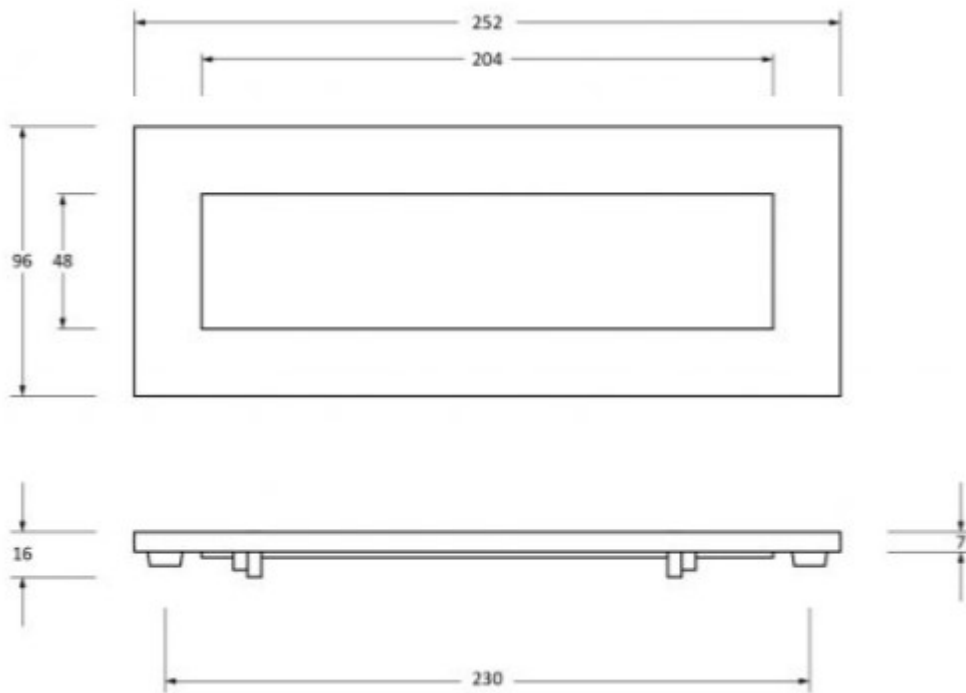

Period Range Letter Plate - 252mm x 96mm - Polished Chrome

Product Images

Description

- Period Small Letter Plate
- Our traditional Letter Plates & covers are an attractive option for numerous door types
- To be fitted to the external side of the door and a Letter Plate cover is fitted to the internal side to reduce drafts

Finish

- Polished Chrome

Dimensions

- Overall Size: 252mm x 96mm
- Opening Size: 204mm x 48mm
- Fixing Centres: 230mm
- Letterplate Thickness: 7mm

Important Info Before You Buy

- Suitable for wooden doors.
- Spring loaded to keep the flap closed.
- Comes with fixing bolts and domed cover caps.
- Matching inner flap letter tidy for the inside of the door also available.

Products in this set

48974.1 - Period Small Letter Plate - 252mm x 96mm (230mm Fixing Centres) - Polished Chrome - Each