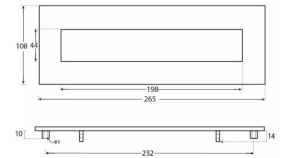

Period Range Letter Plate - 265mm x 108mm - Satin Chrome

Product Images

Description

- Period Small Letter Plate
- Our traditional Letter Plates & covers are an attractive option for numerous door types
- To be fitted to the external side of the door and a Letter Plate cover is fitted to the internal side to reduce drafts

Finish

- Satin Chrome

Dimensions