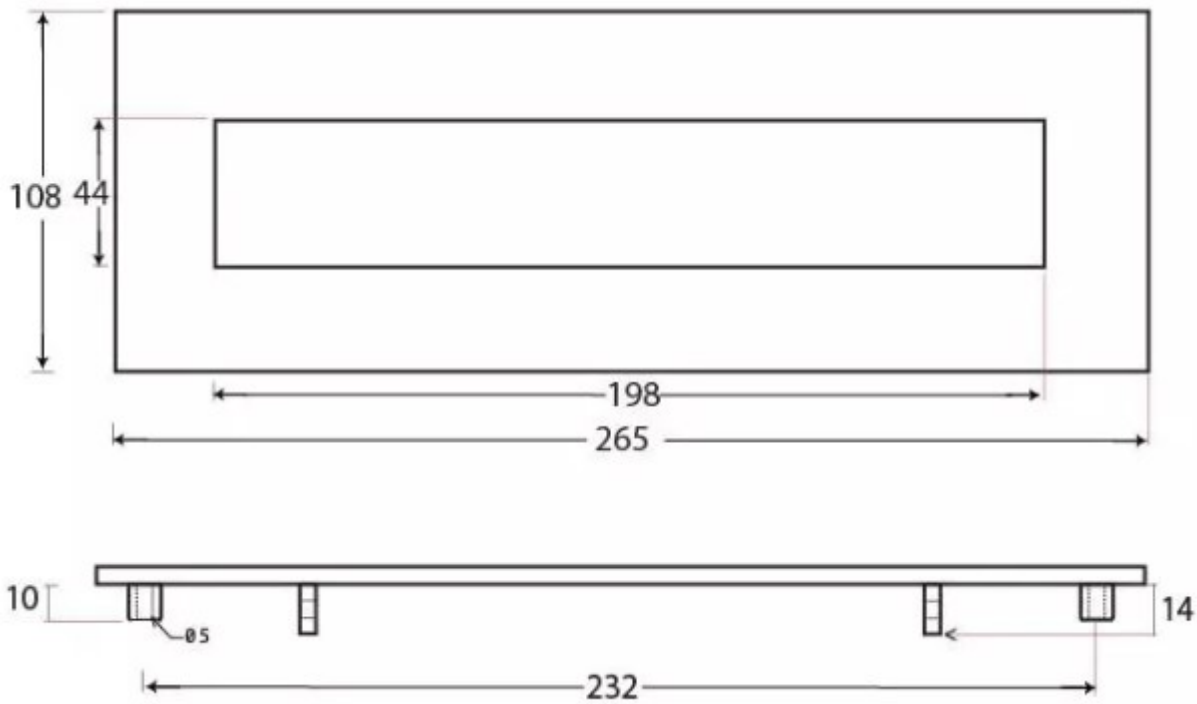

## Period Range Letter Plate - 265mm x 108mm - Satin Chrome

### Description

- Period Small Letter Plate
- Our traditional Letter Plates & covers are an attractive option for numerous door types
- To be fitted to the external side of the door and a Letter Plate cover is fitted to the internal side to reduce drafts

### Dimensions

- Overall Size: 265mm x 108mm
- Opening Size: 198mm x 44mm
- Fixing Centres: 232mm
- Letterplate Thickness: 4mm

#### Products in this set

48975.1 - Period Small Letter Plate - 265mm x 108mm (232mm Fixing Centres) - Satin Chrome - Each