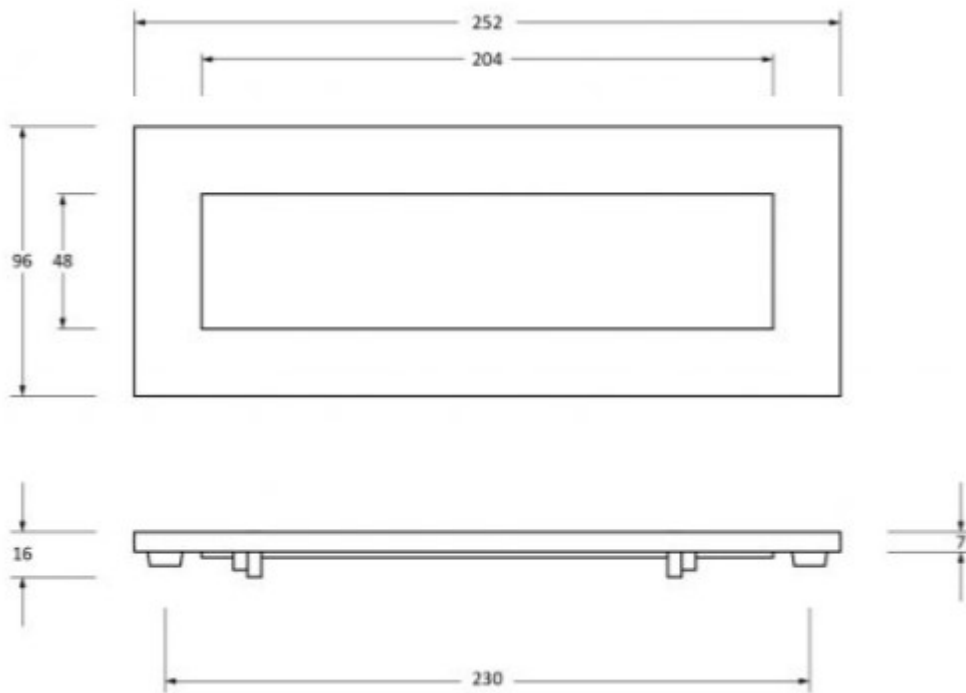

Period Range Letter Plate - 252mm x 96mm - Aged Solid Bronze

Product Images

Description

- Period Small Letter Plate
- Our traditional Letter Plates & covers are an attractive option for numerous door types
- To be fitted to the external side of the door and a Letter Plate cover is fitted to the internal side to reduce drafts

Finish

- Aged Bronze

Dimensions

- Overall Size: 252mm x 96mm
- Opening Size: 204mm x 48mm
- Fixing Centres: 230mm
- Letterplate Thickness: 7mm

Important Info Before You Buy

- Suitable for wooden doors.
- Spring loaded to keep the flap closed.
- Comes with fixing bolts and domed cover caps.
- Matching inner flap letter tidy for the inside of the door also available.

Products in this set

48976.1 - Period Small Letter Plate - 252mm x 96mm (230mm Fixing Centres) - Aged Solid Bronze - Each