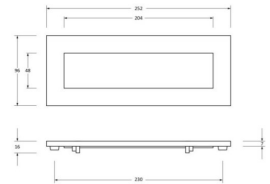

Period Range Letter Plate - 252mm x 96mm - Aged Solid Bronze

Product Images

Description

- Period Small Letter Plate
- Our traditional Letter Plates & covers are an attractive option for numerous door types
- To be fitted to the external side of the door and a Letter Plate cover is fitted to the internal side to reduce drafts

Finish

- Aged Bronze

Dimensions

- Overall Size: 252mm x 96mm
- Opening Size: 204mm x 48mm
- Fixing Centres: 230mm
- Letterplate Thickness: 7mm

Important Info Before You Buy

- Suitable for wooden doors.
- Spring loaded to keep the flap closed.
- Comes with fixing bolts and domed cover caps.
- Matching inner flap letter tidy for the inside of the door also available.

Products in this set

48976.1 - Period Small Letter Plate - 252mm x 96mm (230mm Fixing Centres) - Aged Solid Bronze - Each