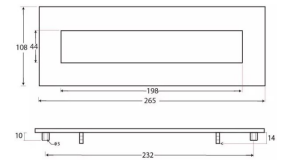

Period Range Letter Plate - 265mm x 108mm - Polished Solid Bronze

Product Images

Description

- Period Small Letter Plate
- Our traditional Letter Plates & covers are an attractive option for numerous door types
- To be fitted to the external side of the door and a Letter Plate cover is fitted to the internal side to reduce drafts

Finish

- Polished Bronze

Dimensions

- Overall Size: 265mm x 108mm
- Opening Size: 198mm x 44mm
- Fixing Centres: 232mm
- Letterplate Thickness: 4mm

Important Info Before You Buy

- Suitable for wooden doors.
- Spring loaded to keep the flap closed.
- Comes with fixing bolts and domed cover caps.
- Matching inner flap letter tidy for the inside of the door also available.

Products in this set

48977.1 - Period Small Letter Plate - 265mm x 108mm (232mm Fixing Centres) - Polished Solid Bronze - Each