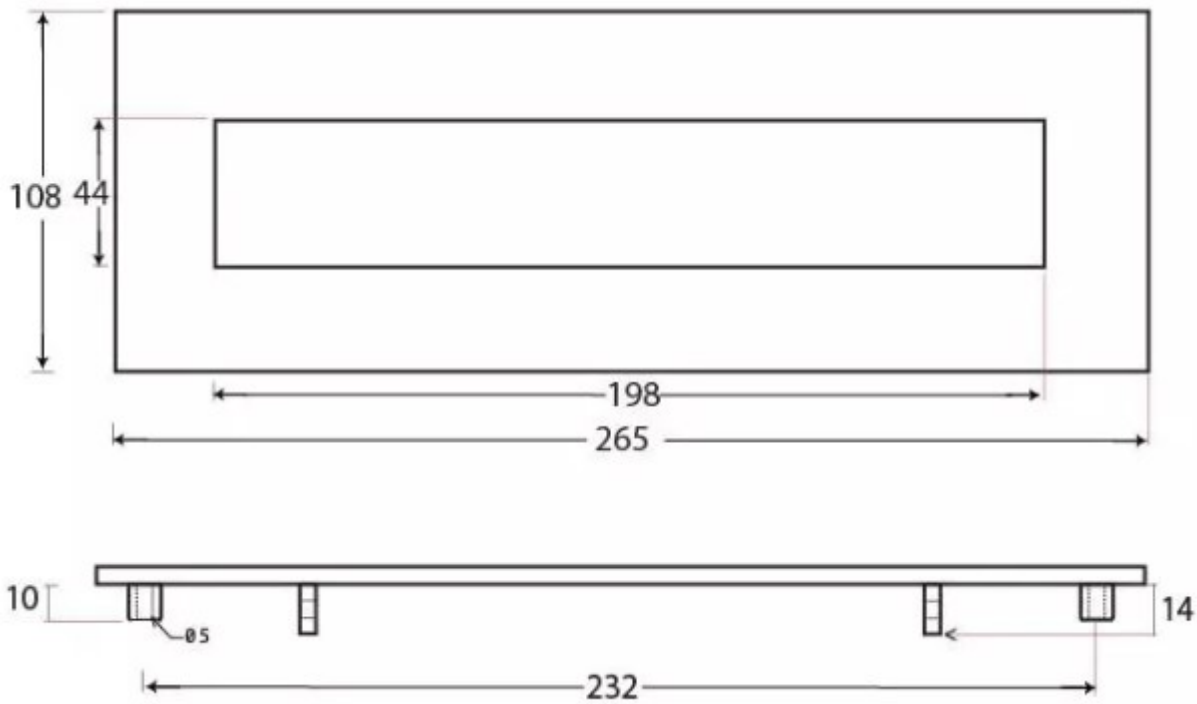

Period Range Letter Plate - 265mm x 108mm - Polished Solid Bronze

Product Images

Description

- Period Small Letter Plate
- Our traditional Letter Plates & covers are an attractive option for numerous door types
- To be fitted to the external side of the door and a Letter Plate cover is fitted to the internal side to reduce drafts

Finish

- Polished Bronze

Dimensions

- Overall Size: 265mm x 108mm
- Opening Size: 198mm x 44mm
- Fixing Centres: 232mm
- Letterplate Thickness: 4mm

Important Info Before You Buy

- Suitable for wooden doors.
- Spring loaded to keep the flap closed.
- Comes with fixing bolts and domed cover caps.
- Matching inner flap letter tidy for the inside of the door also available.

Products in this set

48977.1 - Period Small Letter Plate - 265mm x 108mm (232mm Fixing Centres) - Polished Solid Bronze - Each