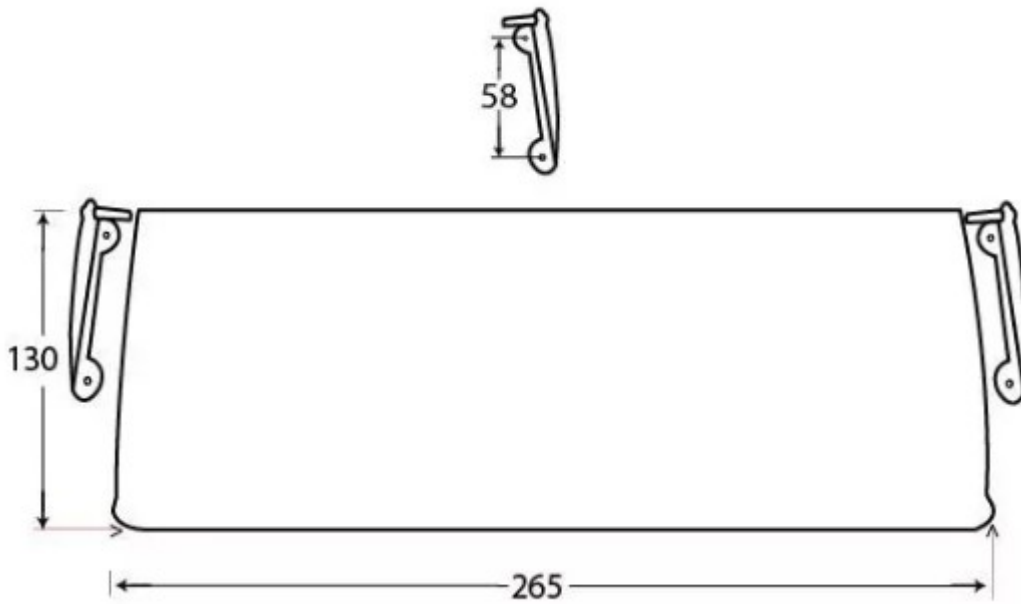

Small Inner Flap Letter Plate Cover - 265mm x 130mm - Polished Brass Unlacquered

Product Images

Description

- Period Small Letter Plate Cover
- Our traditional letter plate covers are an attractive option for numerous door types
- To be fitted to the internal side of the door

Finish

- Polished Brass Unlacquered

Dimensions

- Overall Size: 265mm x 130mm
- Fixing Size: 78mm x 12mm
- Designed to cover the hole on the inside of the front door where the letter plate has been cut out for.
- Letter tidy plates have a curved shape which allows them to sit on top of the fixing bolts and domed nuts used to secure a letter plate in place.
- Screw fixes to the back of the front independently of the letter plate.

Important Info Before You Buy

- Comes supplied with fixing screws and two brackets hanging brackets.
- For the right size letter tidy - Make a note of the distance between the bolt centers of your letter plate and the height of the aperture. Choose a letter tidy that is slightly longer and higher to make sure you cover the hole and bolts in the door

Products in this set

48978.1 - Period Small Letter Plate Cover - 265mm x 130mm - Polished Brass Unlacquered - Each