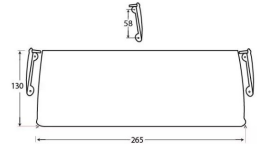

Small Inner Flap Letter Plate Cover - 265mm x 130mm - Polished Brass Unlacquered

Product Images

Description

- Period Small Letter Plate Cover
- Our traditional letter plate covers are an attractive option for numerous door types
- To be fitted to the internal side of the door

Finish

- Polished Brass Unlacquered

Dimensions

- Overall Size: 265mm x 130mm
- Fixing Size: 78mm x 12mm
- Designed to cover the hole on the inside of the front door where the letter plate has been cut out for.
- Letter tidy plates have a curved shape which allows them to sit on top of the fixing bolts and domed nuts used to secure a letter plate in place.
- Screw fixes to the back of the front independently of the letter plate.

Important Info Before You Buy

- Comes supplied with fixing screws and two brackets hanging brackets.
- For the right size letter tidy - Make a note of the distance between the bolt centers of your letter plate and the height of the aperture. Choose a letter tidy that is slightly longer and higher to make sure you cover the hole and bolts in the door

Products in this set

48978.1 - Period Small Letter Plate Cover - 265mm x 130mm - Polished Brass Unlacquered - Each