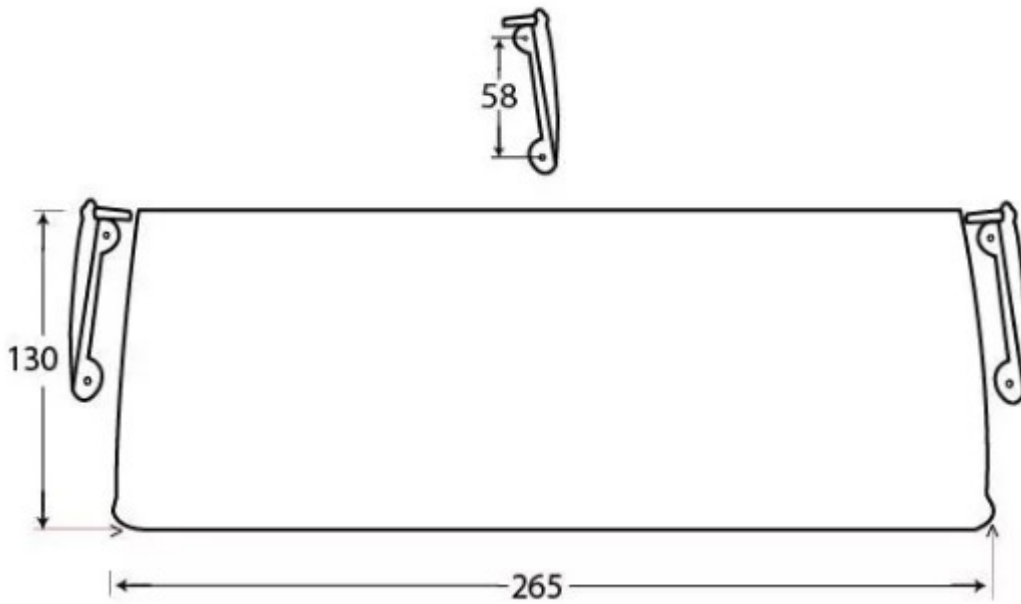

Period Range Inner Flap Letter Plate Cover - 265mm x 130m - Polished Nickel

Product Images

Description

- Period Small Letter Plate Cover
- Our traditional letter plate covers are an attractive option for numerous door types
- To be fitted to the internal side of the door

Finish

- Polished Nickel

Dimensions

- Overall Size: 265mm x 130mm
- Fixing Size: 78mm x 12mm
- Designed to cover the hole on the inside of the front door where the letter plate has been cut out for.
- Letter tidy plates have a curved shape which allows them to sit on top of the fixing bolts and domed nuts used to secure a letter plate in place.
- Screw fixes to the back of the front independently of the letter plate.

Important Info Before You Buy

- Comes supplied with fixing screws and two brackets hanging brackets.
- For the right size letter tidy - Make a note of the distance between the bolt centers of your letter plate and the height of the aperture. Choose a letter tidy that is slightly longer and higher to make sure you cover the hole and bolts in the door

Products in this set

48980.1 - Period Small Letter Plate Cover - 265mm x 130mm - Polished Nickel - Each