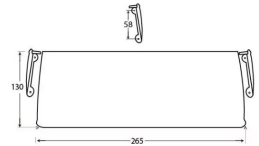

Period Range Inner Flap Letter Plate Cover - 265mm x 130m - Polished Nickel

Product Images

Description

- Period Small Letter Plate Cover
- Our traditional letter plate covers are an attractive option for numerous door types
- To be fitted to the internal side of the door

Finish

- Polished Nickel

Dimensions

- Overall Size: 265mm x 130mm
- Fixing Size: 78mm x 12mm
- Designed to cover the hole on the inside of the front door where the letter plate has been cut out for.
- Letter tidy plates have a curved shape which allows them to sit on top of the fixing bolts and domed nuts used to secure a letter plate in place.
- Screw fixes to the back of the front independently of the letter plate.

Important Info Before You Buy

- Comes supplied with fixing screws and two brackets hanging brackets.
- For the right size letter tidy - Make a note of the distance between the bolt centers of your letter plate and the height of the aperture. Choose a letter tidy that is slightly longer and higher to make sure you cover the hole and bolts in the door

Products in this set

48980.1 - Period Small Letter Plate Cover - 265mm x 130mm - Polished Nickel - Each