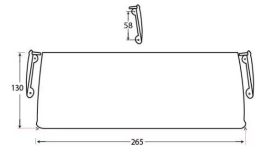

Period Range Inner Flap Letter Plate Cover - 265mm x 130mm - Polished Chrome

Product Images

Description

- Period Small Letter Plate Cover
- Our traditional letter plate covers are an attractive option for numerous door types
- To be fitted to the internal side of the door

Finish

- Polished Chrome

Dimensions

- Overall Size: 265mm x 130mm
- Fixing Size: 78mm x 12mm
- Designed to cover the hole on the inside of the front door where the letter plate has been cut out for.
- Letter tidy plates have a curved shape which allows them to sit on top of the fixing bolts and domed nuts used to secure a letter plate in place.
- Screw fixes to the back of the front independently of the letter plate.

Important Info Before You Buy

- Comes supplied with fixing screws and two brackets hanging brackets.
- For the right size letter tidy - Make a note of the distance between the bolt centers of your letter plate and the height of the aperture. Choose a letter tidy that is slightly longer and higher to make sure you cover the hole and bolts in the door

Products in this set

48981.1 - Period Small Letter Plate Cover - 265mm x 130mm - Polished Chrome - Each