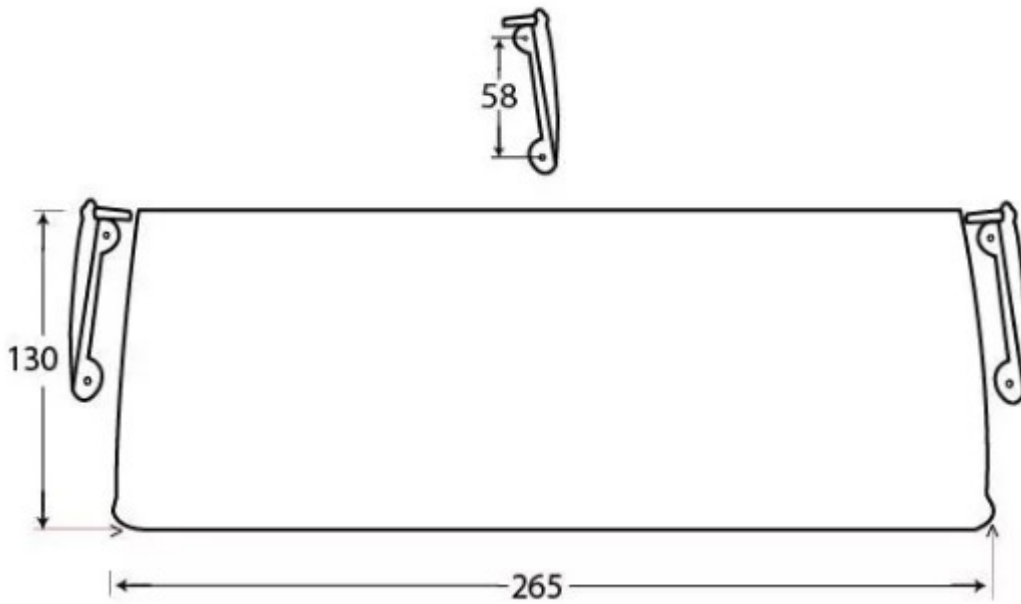

Period Range Inner Flap Letter Plate Cover - 265mm x 130mm - Polished Chrome

Product Images

Description

- Period Small Letter Plate Cover
- Our traditional letter plate covers are an attractive option for numerous door types
- To be fitted to the internal side of the door

Finish

- Polished Chrome

Dimensions

- Overall Size: 265mm x 130mm
- Fixing Size: 78mm x 12mm
- Designed to cover the hole on the inside of the front door where the letter plate has been cut out for.
- Letter tidy plates have a curved shape which allows them to sit on top of the fixing bolts and domed nuts used to secure a letter plate in place.
- Screw fixes to the back of the front independently of the letter plate.

Important Info Before You Buy

- Comes supplied with fixing screws and two brackets hanging brackets.
- For the right size letter tidy - Make a note of the distance between the bolt centers of your letter plate and the height of the aperture. Choose a letter tidy that is slightly longer and higher to make sure you cover the hole and bolts in the door

Products in this set

48981.1 - Period Small Letter Plate Cover - 265mm x 130mm - Polished Chrome - Each