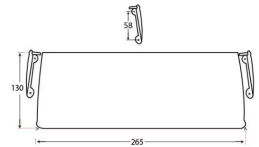

Period Range Inner Flap Letter Plate Cover - 265mm x 130mm - Polished Solid Bronze

Product Images

Description

- Period Small Letter Plate Cover
- Our traditional letter plate covers are an attractive option for numerous door types
- To be fitted to the internal side of the door

Finish

- Polished Bronze

Dimensions

- Overall Size: 265mm x 130mm
- Fixing Size: 78mm x 12mm
- Designed to cover the hole on the inside of the front door where the letter plate has been cut out for.
- Letter tidy plates have a curved shape which allows them to sit on top of the fixing bolts and domed nuts used to secure a letter plate in place.
- Screw fixes to the back of the front independently of the letter plate.

Important Info Before You Buy

- Comes supplied with fixing screws and two brackets hanging brackets.
- For the right size letter tidy - Make a note of the distance between the bolt centers of your letter plate and the height of the aperture. Choose a letter tidy that is slightly longer and higher to make sure you cover the hole and bolts in the door

Products in this set

48984.1 - Period Small Letter Plate Cover - 265mm x 130mm - Polished Solid Bronze - Each