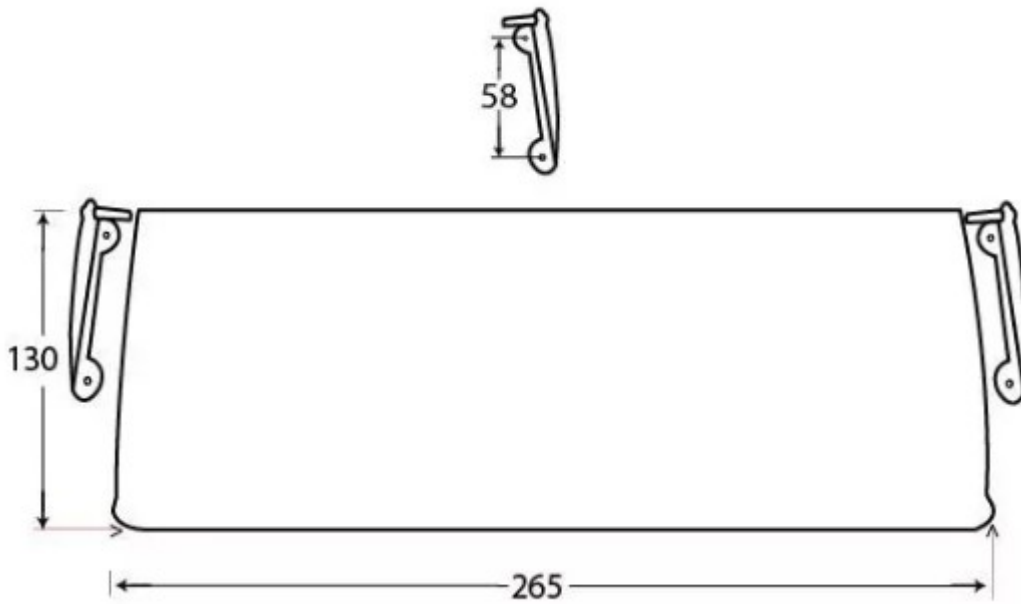

Period Range Inner Flap Letter Plate Cover - 265mm x 130mm - Polished Solid Bronze

Product Images

Description

- Period Small Letter Plate Cover
- Our traditional letter plate covers are an attractive option for numerous door types
- To be fitted to the internal side of the door

Finish

- Polished Bronze

Dimensions

- Overall Size: 265mm x 130mm
- Fixing Size: 78mm x 12mm
- Designed to cover the hole on the inside of the front door where the letter plate has been cut out for.
- Letter tidy plates have a curved shape which allows them to sit on top of the fixing bolts and domed nuts used to secure a letter plate in place.
- Screw fixes to the back of the front independently of the letter plate.

Important Info Before You Buy

- Comes supplied with fixing screws and two brackets hanging brackets.
- For the right size letter tidy - Make a note of the distance between the bolt centers of your letter plate and the height of the aperture. Choose a letter tidy that is slightly longer and higher to make sure you cover the hole and bolts in the door

Products in this set

48984.1 - Period Small Letter Plate Cover - 265mm x 130mm - Polished Solid Bronze - Each