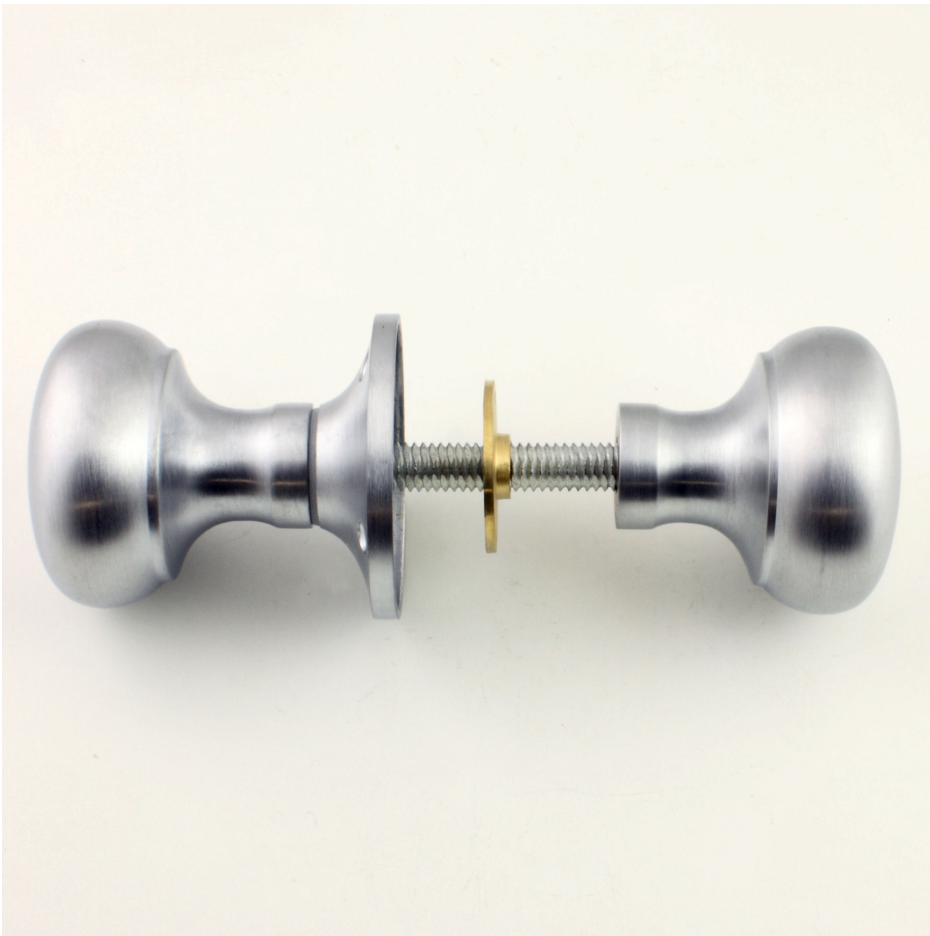

High Quality Mushroom Shape Rim Knobs - Satin Chrome

Product Images

Description

- Rim knob set from the 20105.1 range
- Mushroom (bun) shape

Finish

- Satin Chrome

Dimensions

- Rose Diameter - 56mm
- Knob Diameter - 52mm
- Projection From Door (side rim lock is not on) - 53mm

Important info before you buy

- These rim knobs must be used in conjunction with a surface mounted rim lock.
- Comes with threaded spindle, used to secure the rim knob to the rim lock side of the door.
- Grub screw fixing to spindle for extra strength.
- (Sold and priced as a pair)

Products in this set

20105.1 - Architectural Quality Mushroom Shape Rim Knobs - Satin Chrome - 52mm Diameter Rim Knobs - Pair