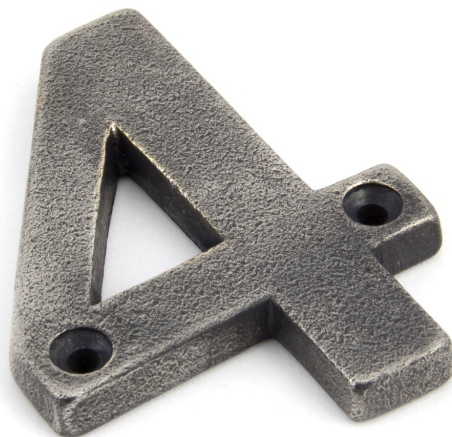

## Heavy Simple Face Fix Numbers - 78mm High - Screw Fix - Antique Pewter

## Description

---

- Our simplistic, heavy numerals will add the finishing touch to any entrance door
- Numbers 0 - 9 available

## Size Details

- 78mm high Numbers
- 8mm Thick