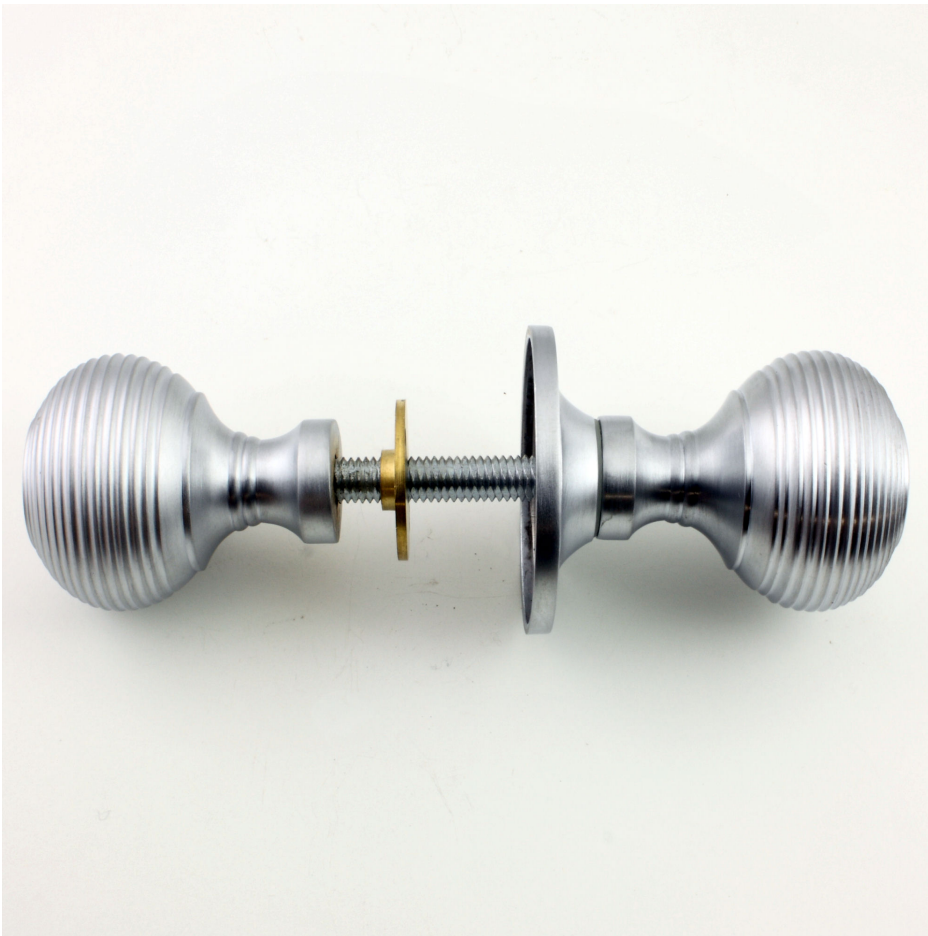

Reeded Pattern "Queen Anne Style" Rim Knob Set - (For Use With Rim Locks) - Satin Chrome

Product Images

Description

- Rim knob set - reeded pattern "Queen Anne style" - 20108.1 range
- For use with surface mounted rim locks
- Architectural quality

Finish

- Satin Chrome

Dimensions

- Rose Diameter - 59mm
- Knob Diameter - 52mm
- Projection From Door (side rim lock is not on) - 75mm

Important info before you buy

- These rim knobs must be used in conjunction with a surface mounted rim lock.
- Comes with threaded spindle, used to secure the rim knob to the rim lock side of the door.
- Grub screw fixing to spindle for extra strength.
- (Sold and priced as a pair)

Products in this set

20108.1 - Queen Anne Style Reeded Rim Knob Set - Satin Chrome - Pair