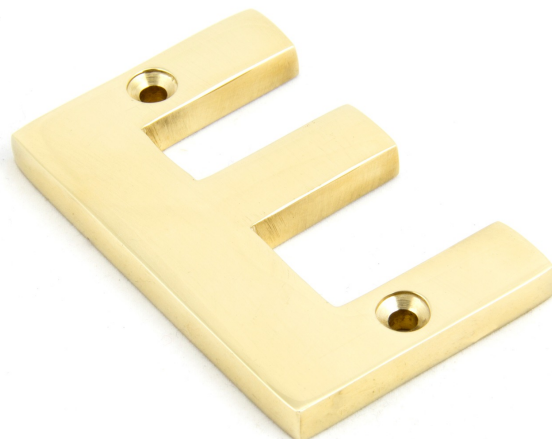

Heavy Simple Face Fix Letters - 78mm High - Screw Fix - Polished Brass Unlacquered

Product Images

Description

- Our simplistic, heavy Letters will add the finishing touch to any entrance door
- Letters 0 - 9 available

Finish

- Polished Brass Unlacquered

Size Details

- 78mm high Letters
- 8mm Thick

Important Information

- Sold Individually
- Supplied with matching wood screws
- Numbers 0 - 9 available to match

Products in this set

Heavy Simple Face Fix Letter - A - 78mm High - Screw Fix - Polished Brass Unlacquered - Each

Heavy Simple Face Fix Letter - B - 78mm High - Screw Fix - Polished Brass Unlacquered - Each

Heavy Simple Face Fix Letter - C - 78mm High - Screw Fix - Polished Brass Unlacquered - Each

Heavy Simple Face Fix Letter - D - 78mm High - Screw Fix - Polished Brass Unlacquered - Each

Heavy Simple Face Fix Letter - E - 78mm High - Screw Fix - Polished Brass Unlacquered - Each

Heavy Simple Face Fix Letter - F - 78mm High - Screw Fix - Polished Brass Unlacquered - Each