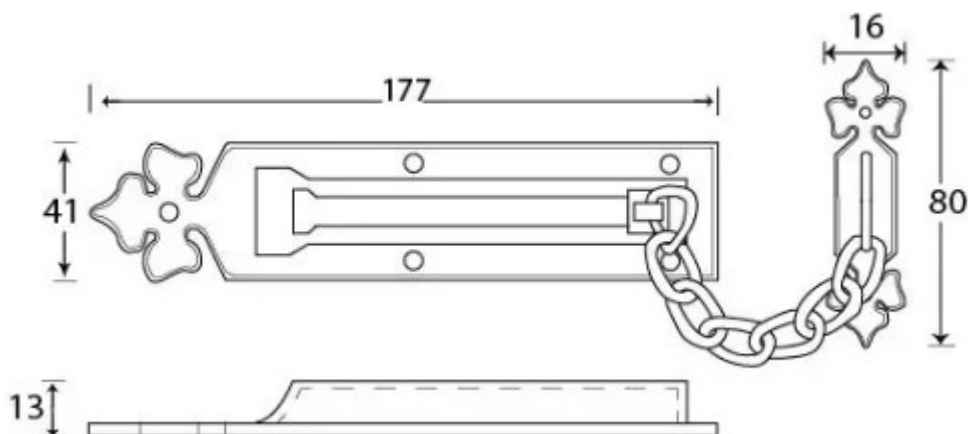

Door Chain - Beeswax

Product Images

Description

- Security door chain

Finish

- Beeswax

Dimensions

- Fixing Plate: 177mm x 41mm
- Chain Plate: 80mm x 16mm
- Chain Length: 154mm

Important Info Before You Buy

- To operate close door and Slide chain in to keep
- Door is restricted to length of chain when opened
- Ideal for wooden doors with no glass or viewer so you can see who's at the door with out fully opening it
- Comes with fixing screws

Products in this set

49007.1 - Door Chain - 177mm x 41mm - Beeswax - Each