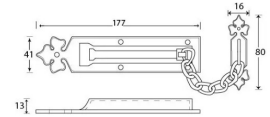

Door Chain - Beeswax

Product Images

Description

- Security door chain

Finish

- Beeswax

Dimensions

- Fixing Plate: 177mm x 41mm
- Chain Plate: 80mm x 16mm
- Chain Length: 154mm

Important Info Before You Buy

- To operate close door and Slide chain in to keep
- Door is restricted to length of chain when opened
- Ideal for wooden doors with no glass or viewer so you can see who's at the door with out fully opening it
- Comes with fixing screws

Products in this set

49007.1 - Door Chain - 177mm x 41mm - Beeswax - Each